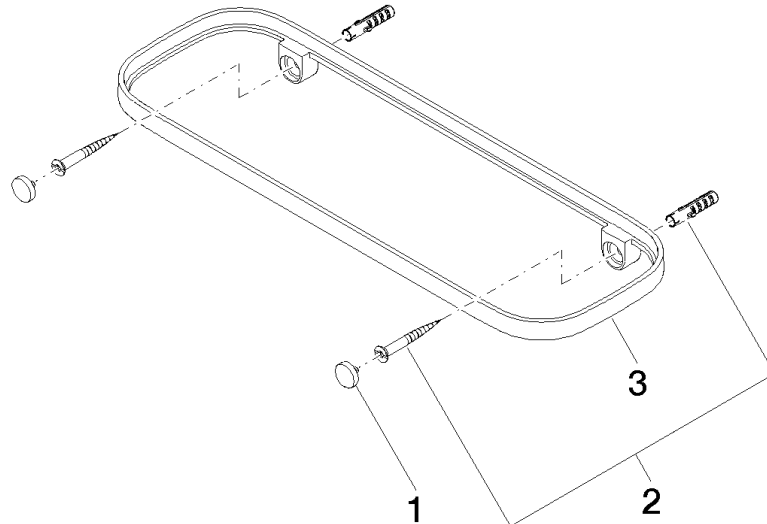

## Shelf , wall model - Matte Black

SERIES SPECIFIC

83 482 970 Product version from 10/1/2023

- width 300mm
- height 26 mm
- 100mm projection
- without grid element

	Matte Black	83 482 970-33
	Chrome	83 482 970-00
	Brushed Platinum	83 482 970-06
	Platinum	83 482 970-08
	Dark Chrome	83 482 970-19
	Light Gold (PVD)	83 482 970-26
	Brushed Light Gold (PVD)	83 482 970-27
	Brushed Durabronze (23kt Gold)	83 482 970-28
	Brushed Gold (PVD)	83 482 970-37
	Brushed Dark Brass (PVD)	83 482 970-39
	Brushed Bronze (PVD)	83 482 970-42
	Brushed Dark Bronze (PVD)	83 482 970-43
	Brushed Champagne (22kt Gold)	83 482 970-46
	Champagne (22kt Gold)	83 482 970-47
	Brushed Chrome	83 482 970-93
	Brushed Dark Platinum	83 482 970-99

83 482 970 Product version from 10/1/2023

mm [inches]

83 482 970 Product version from 10/1/2023

Parts for other finishes can be found here: [Chrome](#)

### Spare parts list

No.	Item Number	Name	Quantity used	Delivery time
3	08 17 97 578-33	Holder for soap tray 300 x 26,5 x 101 mm - Matte Black	1.00	40
2	05 30 31 002 00 90	Mounting Bolt Round head 4,5 x 40 mm -	1.00	14
1	90 30 30 520 00-33	set	1.00	-