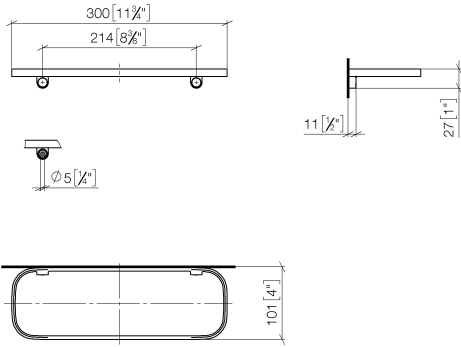

## Shelf , wall model - Matte Black

SERIES SPECIFIC

83 482 970 Product version from 10/1/2023

- width 300mm
- height 26 mm
- 100mm projection
- without grid element

	Matte Black	83 482 970-33
	Chrome	83 482 970-00
	Brushed Platinum	83 482 970-06
	Platinum	83 482 970-08
	Dark Chrome	83 482 970-19
	Light Gold (PVD)	83 482 970-26
	Brushed Light Gold (PVD)	83 482 970-27
	Brushed Durabronze (23kt Gold)	83 482 970-28
	Brushed Gold (PVD)	83 482 970-37
	Brushed Dark Brass (PVD)	83 482 970-39
	Brushed Bronze (PVD)	83 482 970-42
	Brushed Dark Bronze (PVD)	83 482 970-43
	Brushed Champagne (22kt Gold)	83 482 970-46
	Champagne (22kt Gold)	83 482 970-47
	Brushed Chrome	83 482 970-93
	Brushed Dark Platinum	83 482 970-99

83 482 970 Product version from 10/1/2023

mm [inches]

83 482 970 Product version from 10/1/2023

Parts for other finishes can be found here: [Chrome](#)

### Spare parts list

No.	Item Number	Name	Quantity used	Delivery time
3	08 17 97 578-33	Holder for soap tray 300 x 26,5 x 101 mm - Matte Black	1.00	40
2	05 30 31 002 00 90	Mounting Bolt Round head 4,5 x 40 mm -	1.00	14
1	90 30 30 520 00-33	set	1.00	-