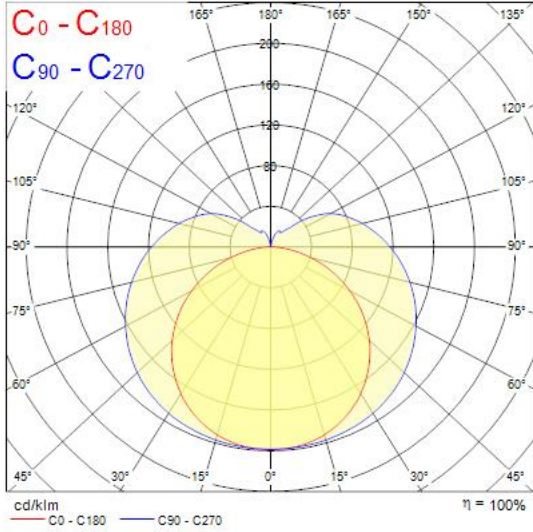

Photometry