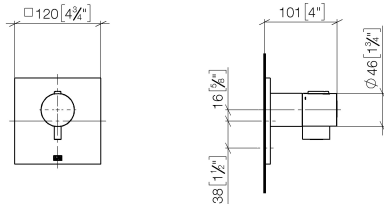

Recommended miscellaneous

	xGRID Attachment set for integrating in the dry wall construction -	12 340 970 90
--	--	---------------

Required miscellaneous

	xGRID Installation track 555 mm -	12 360 970 90
--	--	---------------

Required miscellaneous

	xTOOL Concealed thermostat module without volume control -	35 503 970 90
	• min. recess depth 95 mm	
	• max. recess depth 160 mm	

36 501 985 Product version up to 2/2/2021

mm [inches]