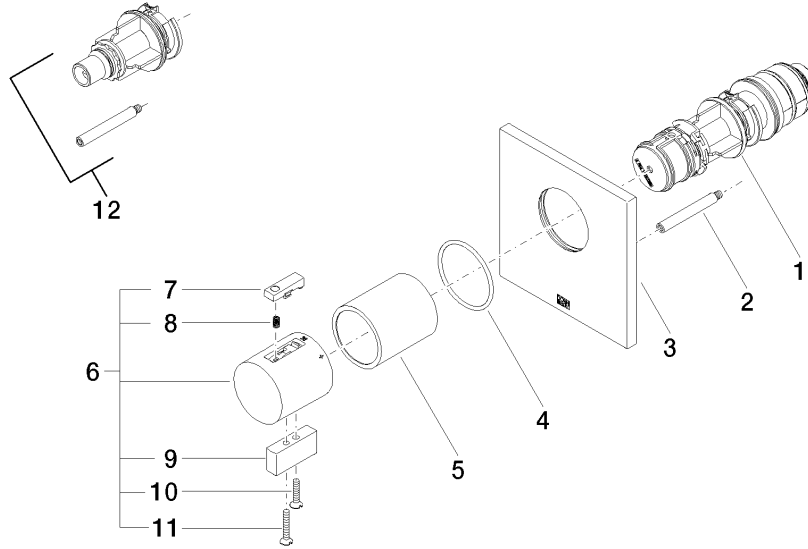

Recommended miscellaneous

	xGRID Attachment set for integrating in the dry wall construction -	12 340 970 90
--	--	---------------

Required miscellaneous

	xGRID Installation track 555 mm -	12 360 970 90
--	--	---------------

Required miscellaneous

	xTOOL Concealed thermostat module without volume control -	35 503 970 90
	• min. recess depth 95 mm	
	• max. recess depth 160 mm	

36 501 985 Product version up to 2/2/2021

mm [inches]

xTOOL Concealed thermostat without volume control 1/2" - Brushed Platinum SERIES SPECIFIC

36 501 985 Product version up to 2/2/2021

Certificates and sustainability

WRAS_2011	DVGW_DW-6512DN0	LGA_29	LGA_29	LGA_29
-----------	-----------------	--------	--------	--------

EPD-DOR-20230287
-IBA1-EN
Environmental.prod
uct-declarat

Spare parts list

No.	Item Number	Name	Quantity used	Delivery time
	4 90 14 10 049 00 90	O-Ring 45,69 x 2,62 mm -	1.00	14
	1 90 15 02 065 00 90	Thermostat cartridge with control unit Ø 44 x 147 mm -	1.00	14
	3 09 11 02 196-06	xTOOL Rosette 120 x 120 x 8,5 mm - Brushed Platinum	1.00	-
	Spare part can no longer be ordered, please order the replacement item			
	091102533-06	Cover for xTOOL - Brushed Platinum		
	11 09 30 30 160-06	Mounting Countersunk screw with slot M4 x 25 mm - Brushed Platinum	2.00	20
	6 04 17 33 006 00-06	Handle for thermostat 48 x 50 x 46 mm - Brushed Platinum	1.00	-
	Spare part can no longer be ordered, please order the replacement item			
	90173301800-06	Handle Thermostat Ø48mm - Brushed Platinum		
	10 09 30 30 159-06	Mounting Countersunk screw with slot M4 x 20 mm - Brushed Platinum	1.00	20
	12 12 178 970 90	Extension 46 mm -	1.00	14
	9 09 20 33 006-06	Handle Ø 58 x 23 mm - Brushed Platinum	1.00	20
	5 90 21 02 112 00-06	Sleeve - Brushed Platinum	1.00	20
	8 90 16 02 027 00 90	Spring Ø 4,5 x 7,5 mm -	1.00	14
	2 90 31 09 095 00 90	Rod -	1.00	14
	7 90 21 33 011 00-13	Repair kit for thermostat handle - black	1.00	14