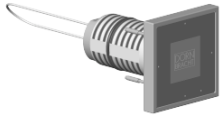

Control element for concealed mounting 138 x 88 x 90 mm - Brushed Durabronz (23kt Gold)

SPARE PARTS

04 27 98 026 06

	Brushed Durabronz (23kt Gold)	04 27 98 026 06-28
	Chrome	04 27 98 026 06-00
	Brushed Platinum	04 27 98 026 06-06
	Platinum	04 27 98 026 06-08
	Cyprum	04 27 98 026 06-49
	Brushed Dark Platinum	04 27 98 026 06-99

Control element for concealed mounting 138 x 88 x 90 mm - Brushed
Durabronz (23kt Gold)

SPARE PARTS

04 27 98 026 06

Control element for concealed mounting 138 x 88 x 90 mm - Brushed
Durabronz (23kt Gold)

SPARE PARTS

04 27 98 026 06

04 27 98 026 06
Parts for other
finishes can be found
here: Chrome

Spare parts list

No.	Item Number	Name	Quantity used	Delivery time
2	04 11 11 066 00 90	Control element for Smart Tools Display switch type 2 electronic 55 x 65 x 55 mm -	1.00	14
1	90 27 98 026 05-28	Control element Display switch type 2 with shelf 60 x 60 x 72 mm - Brushed Durabronz (23kt Gold)	1.00	40