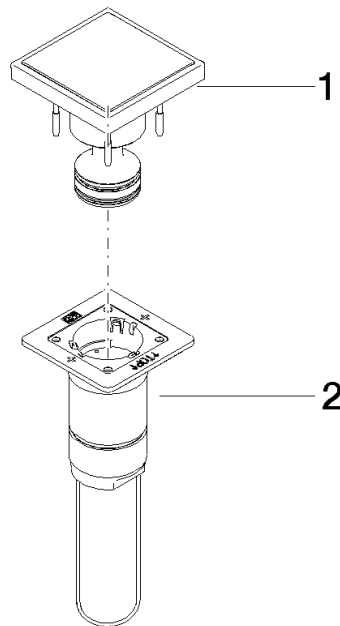

Control element for concealed mounting 138 x 88 x 90 mm - Brushed Durabronz (23kt Gold)

SPARE PARTS

04 27 98 026 06

	Brushed Durabronz (23kt Gold)	04 27 98 026 06-28
	Chrome	04 27 98 026 06-00
	Brushed Platinum	04 27 98 026 06-06
	Platinum	04 27 98 026 06-08
	Cyprum	04 27 98 026 06-49
	Brushed Dark Platinum	04 27 98 026 06-99

Control element for concealed mounting 138 x 88 x 90 mm - Brushed
Durabronz (23kt Gold)

SPARE PARTS

04 27 98 026 06

Control element for concealed mounting 138 x 88 x 90 mm - Brushed
Durabronz (23kt Gold)

SPARE PARTS

04 27 98 026 06

04 27 98 026 06
Parts for other
finishes can be found
here: Chrome

Spare parts list

No.	Item Number	Name	Quantity used	Delivery time
2	04 11 11 066 00 90	Control element for Smart Tools Display switch type 2 electronic 55 x 65 x 55 mm -	1.00	14
1	90 27 98 026 05-28	Control element Display switch type 2 with shelf 60 x 60 x 72 mm - Brushed Durabronz (23kt Gold)	1.00	40