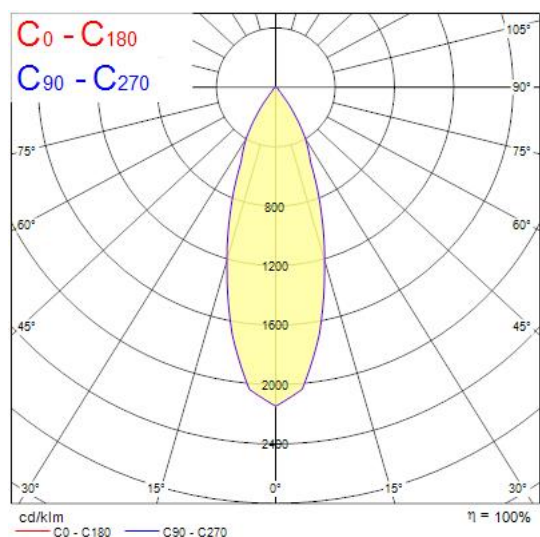

Concord

MYRIAD DECO IP65 FLOOD 4000K DALI BLACK WBEZ 2058901

Product EAN number

5025768589012

Warranty

5 years

Photometry