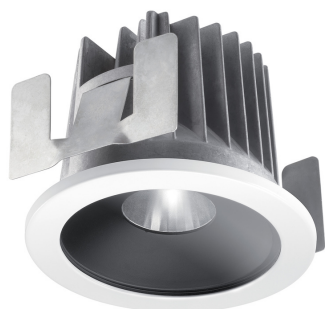

Concord

MYRIAD DECO IP65 FLOOD 4000K DALI BLACK WBEZ 2058901

Features

- MYRD IP FL 4K DALI BLK WBEZ

Product Overview

Product name	MYRIAD DECO IP65 FLOOD 4000K DALI BLACK WBEZ
Technology	LED
Cap/Base	N/A
Housing	Aluminium
Mount	Ceiling recessed mounting
Environment	Interior
Fixture luminous flux (lm)	977
Luminaire efficacy (lm/W)	98
LOR (%)	100
Colour temperature (K)	4000
Light colour	Neutral White
CRI (Ra)	90
Colour Variation Initial (SDCM)	3
Photobiological Risk Group	RG1
Total power consumption (W)	10
Electrical protection	Class II
Control gear type	Electronic ballast
Housing colour	Black
IP rating	IP65/20
IK rating	IK02

Concord

MYRIAD DECO IP65 FLOOD 4000K DALI BLACK WBEZ 2058901

Product EAN number

5025768589012

Warranty

5 years

Photometry

Technical drawings