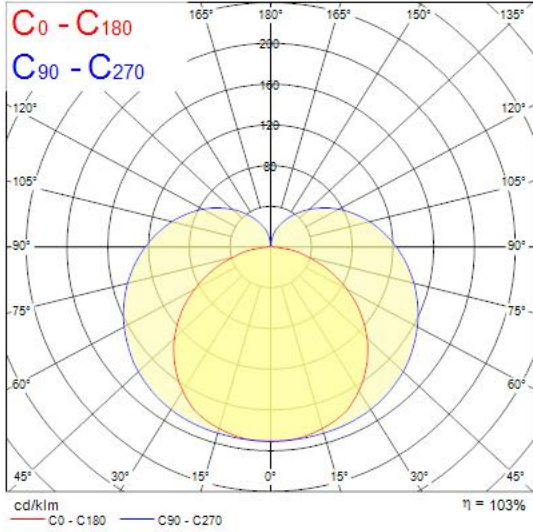

Photometry