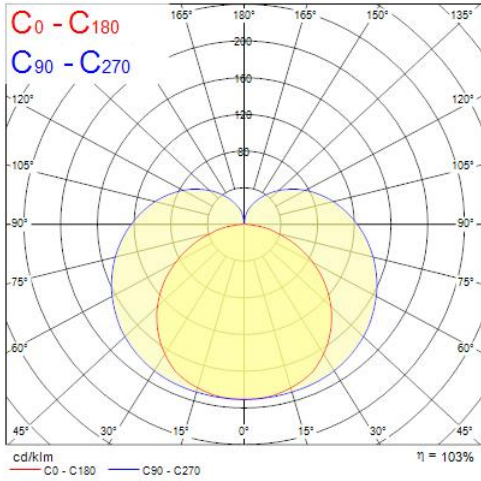

LED PIPE L1500 HIGH OUTPUT WW 0051375

Photometry

Technical drawings