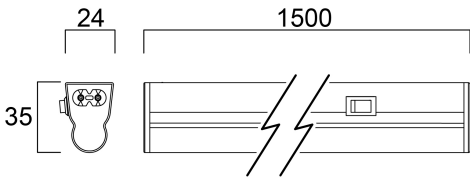

Data table

GENERAL DATA

Product name

LED PIPE L1500 HIGH OUTPUT WW