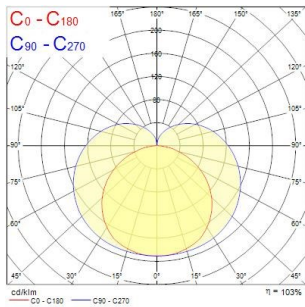

### PRODUCT OVERVIEW

Product name	LED PIPE L1500 HIGH OUTPUT WW
Technology	LED
Cap/Base	N/A
Housing	PC Polycarbonate
E-number FI	4278220
Warranty	3 years
Fixture luminous flux (lm)	2175
Luminaire efficacy (lm/W)	114
Colour temperature (K)	3000
Light colour	Warm White
CRI (Ra)	80
Photobiological Risk Group	RG0
Total power consumption (W)	19
Electrical protection	Class II
Control gear type	LED driver constant current
Housing colour	White
IP rating	IP20
IK rating	IK03
Product EAN number	5410288513751

### PHOTOMETRY