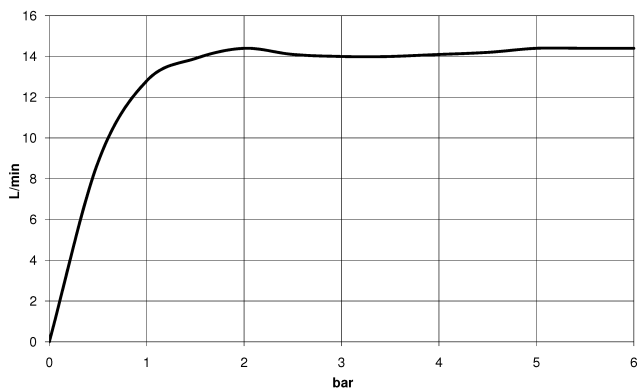

Flow rate chart

Codes & Standards

DIN 4109

ISO 3822

Ü-Zeichen