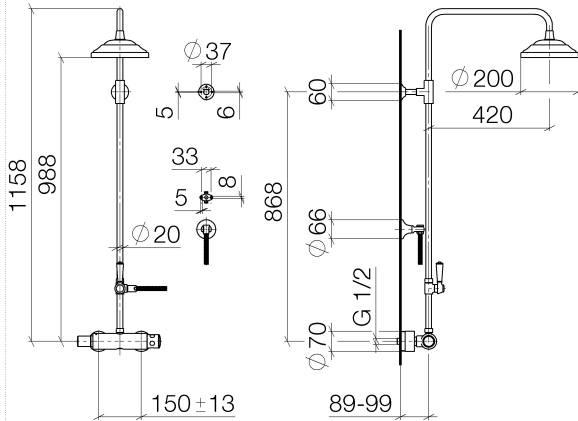

**Hand shower:**

- spray head Ø 95mm
- Three settings: COMPACT RAIN, COMPACT SOFT FLOW, COMPACT AQUAPRESSURE FLOW, max. flow rate l/min (at 3 bar)
- 1/2" connection
- with anti-scale system

**Control element:**

- rotary diverter for fixed-riser shower/hand shower
- two-part push-on rosette Ø 65 mm
- metal shower hose 1250mm with integrated anti-twist protection

**Technical data:**

- shower with fixed riser projection 420mm
- height of fittings up to rain shower (bottom edge) 985mm
- height of fittings up to top edge of elbow 1160mm
- rosette for wall mounting Ø 60mm
- rosette for shower holder Ø 65mm
- Pipe diameter 20 mm
- gauge 150 mm - 13 mm

**Recommended miscellaneous**

**Elbow 35° - Brushed Platinum** 28 411 970-06

**MADISON Showerpipe with shower thermostat without hand shower 200 mm -  
Brushed Platinum**

MADISON

34 459 360 Product version from 4/1/2025

1:10

**Flow rate chart**

**Codes & Standards**

DIN 4109

ISO 3822

Ü-Zeichen

MADISON Showerpipe with shower thermostat without hand shower 200 mm -  
Brushed Platinum

---