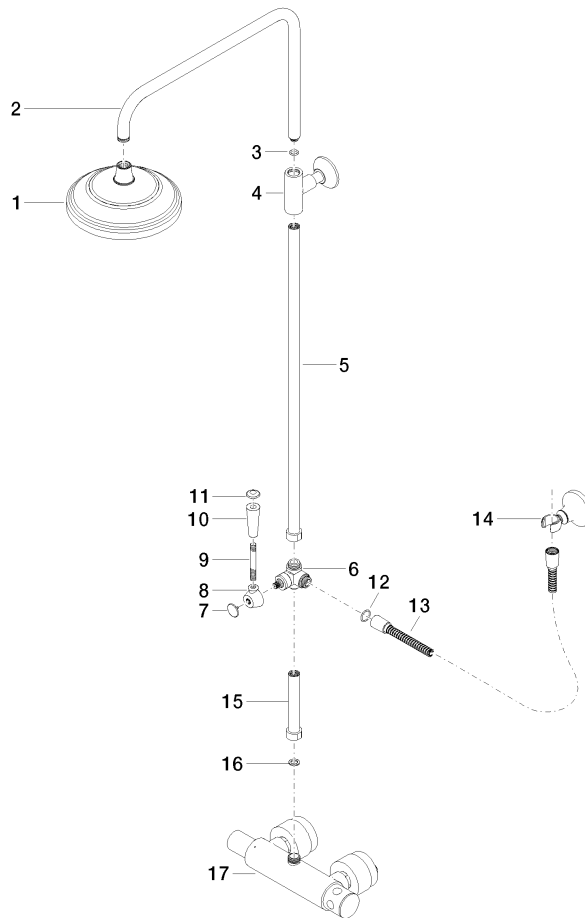

MADISON Showerpipe with shower thermostat without hand shower 200 mm -
Brushed Platinum

MADISON

34 459 360 Product version from 4/1/2025

Parts for other
finishes can be found
here: [Chrome](#)

MADISON Showerpipe with shower thermostat without hand shower 200 mm - Brushed Platinum

MADISON

34 459 360 Product version from 4/1/2025

Spare parts list

No.	Item Number	Name	Quantity used	Delivery time
15	90 28 22 103 00-06	Pipe 120 mm - Brushed Platinum	1.00	-
Spare part can no longer be ordered, please order the replacement item				
13	28 104 970-06	Metal shower hose 1/2" x 1/2" x 1250 mm - Brushed Platinum	1.00	14
11	09 30 30 062-06	Cover Ø 24 x 8 mm - Brushed Platinum	1.00	20
9	09 28 22 013 90	Mounting Ø 10 x 75 mm -	1.00	14
5	90 28 22 104 00-06	Pipe 650 mm - Brushed Platinum	1.00	-
Spare part can no longer be ordered, please order the replacement item				
2	04 28 22 101 20-06	Spout 447,5 x 30 x 297 mm - Brushed Platinum	1.00	20
12	09 14 10 122 90	O-Ring EPDM 70 18,6 x 2,0 mm -	1.00	14
6	90 17 09 045 01-06	Diverter Body, standpipe diverter, Madison - Brushed Platinum	1.00	20
17	04 17 01 044 01-06	Connection for shower thermostat wall mounting 315 x 85 x 210 mm - Brushed Platinum	1.00	20
10	11 170 370-06	MADISON Lever insert - Brushed Platinum	1.00	20
16	90 14 20 002 00 90	Washer 18,5 x 12,0 x 2,0 mm -	1.00	14
3	90 14 10 011 00 90	O-Ring EPDM 70 11,0 x 2,5 mm -	1.00	14
4	90 17 11 037 01-06	Mounting for spray deck mounting T-piece - Brushed Platinum	1.00	-
Spare part can no longer be ordered, please order the replacement item				
8	09 18 20 011-06	Adapter 43 x 21 x 36 mm - Brushed Platinum	1.00	-
Spare part can no longer be ordered, please order the replacement item				
14	28 050 410-06	MADISON Wall bracket - Brushed Platinum	1.00	-
Spare part can no longer be ordered, please order the replacement item				
	28050361-06	MADISON Wall bracket - Brushed Platinum		
1	04 12 05 038 01-06	Rainshower round Ø 200 x 93 mm - Brushed Platinum	1.00	20
7	09 30 30 064-06	Cover Ø 25,5 x 15 mm - Brushed Platinum	1.00	20