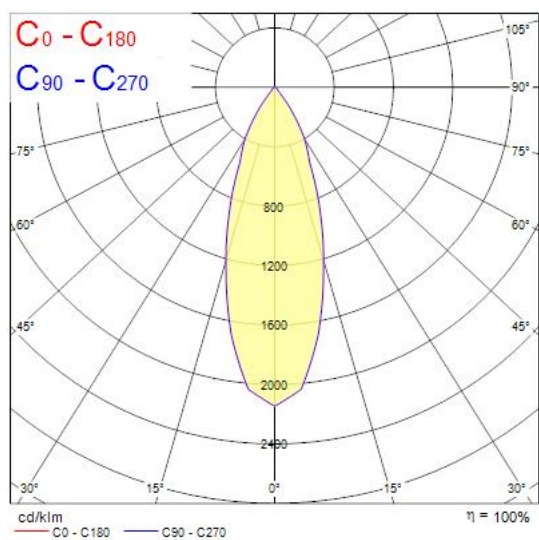

Concord

MYRIAD DECO IP65 FLOOD 4000K DALI WHITE WBEZ 2058877

Product EAN number

5025768588770

Warranty

5 years

Photometry