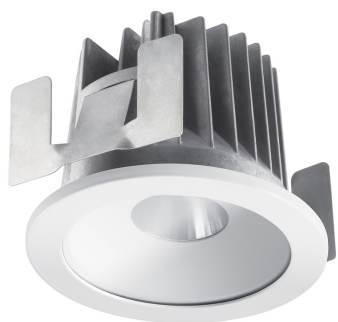

Concord

MYRIAD DECO IP65 FLOOD 4000K DALI WHITE WBEZ 2058877

Features

- MYRD IP FL 4K DALI WHT WBEZ

Product Overview

Product name	MYRIAD DECO IP65 FLOOD 4000K DALI WHITE WBEZ
Technology	LED
Cap/Base	N/A
Housing	Aluminium
Mount	Ceiling recessed mounting
Environment	Interior
Fixture luminous flux (lm)	977
Luminaire efficacy (lm/W)	98
LOR (%)	100
Colour temperature (K)	4000
Light colour	Neutral White
CRI (Ra)	90
Colour Variation Initial (SDCM)	3
Photobiological Risk Group	RG1
Total power consumption (W)	10
Electrical protection	Class II
Control gear type	Electronic ballast
Housing colour	White
IP rating	IP65/20
IK rating	IK02

Concord

MYRIAD DECO IP65 FLOOD 4000K DALI WHITE WBEZ 2058877

Product EAN number

5025768588770

Warranty

5 years

Photometry

Technical drawings