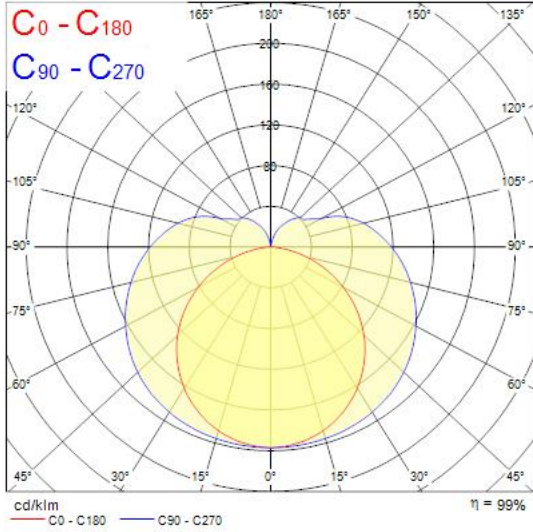

Photometry