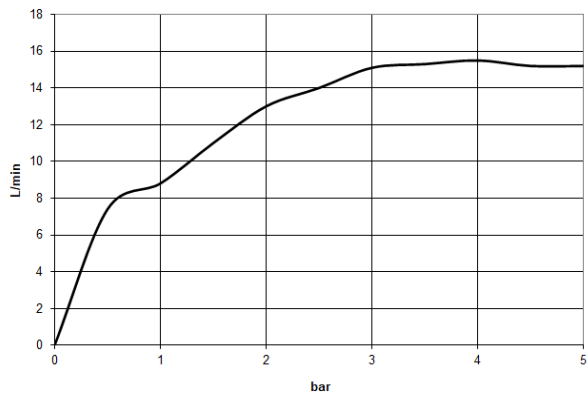

**TARA Hand shower set with individual rosettes - Brushed Durabrass (23kt Gold)**

TARA

27 802 892

- COMPACT RAIN, max. flow rate 15 l/min (at 3 bar)
- Function from: 5 l/min
- inherently safe from back flow
- with anti-scale system
- metal shower hose 1250mm with integrated anti-twist protection

**Technical data:**

- rosette for wall elbow Ø 55mm
- rosette for shower holder Ø 55mm
- 1/2" wall elbow
- 1/2" shower outlet

**Notes:**

	Brushed Durabrass (23kt Gold)	27 802 892-28
	Chrome	27 802 892-00
	Brushed Platinum	27 802 892-06
	Platinum	27 802 892-08
	Dark Chrome	27 802 892-19
	Matte Black	27 802 892-33
	Brushed Gold (PVD)	27 802 892-37
	Brushed Dark Brass (PVD)	27 802 892-39
	Brushed Bronze (PVD)	27 802 892-42
	Brushed Dark Bronze (PVD)	27 802 892-43
	Brushed Champagne (22kt Gold)	27 802 892-46
	Champagne (22kt Gold)	27 802 892-47
	Brushed Chrome	27 802 892-93
	Brushed Dark Platinum	27 802 892-99

**Recommended miscellaneous**

**Concealed wall elbow -**

- min. recess depth 90 mm
- max. recess depth 163 mm

35 085 970 90

27 802 892  
mm [inches]

Flow rate chart

Codes & Standards

DIN 4109