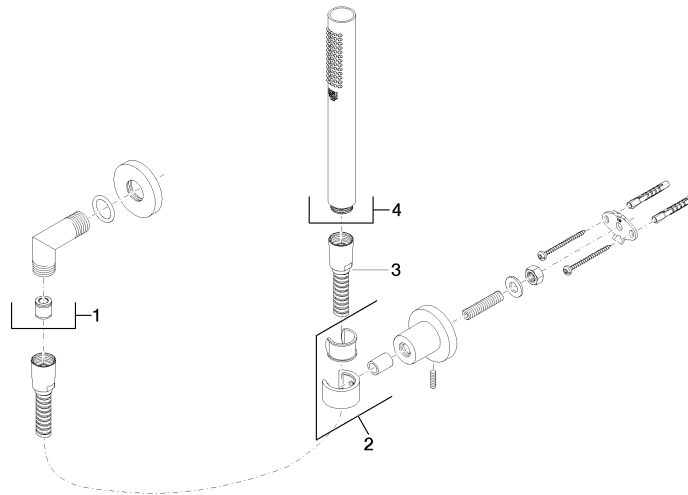

**Technical data:**

- rosette for wall elbow Ø 55mm
- rosette for shower holder Ø 55mm
- 1/2" wall elbow
- 1/2" shower outlet

**Notes:**

	Brushed Durabrass (23kt Gold)	27 802 892-28
	Chrome	27 802 892-00
	Brushed Platinum	27 802 892-06
	Platinum	27 802 892-08
	Dark Chrome	27 802 892-19
	Matte Black	27 802 892-33
	Brushed Gold (PVD)	27 802 892-37
	Brushed Dark Brass (PVD)	27 802 892-39
	Brushed Bronze (PVD)	27 802 892-42
	Brushed Dark Bronze (PVD)	27 802 892-43
	Brushed Champagne (22kt Gold)	27 802 892-46
	Champagne (22kt Gold)	27 802 892-47
	Brushed Chrome	27 802 892-93
	Brushed Dark Platinum	27 802 892-99

**Recommended miscellaneous**

**Concealed wall elbow -**

- min. recess depth 90 mm
- max. recess depth 163 mm

35 085 970 90

27 802 892  
mm [inches]

Flow rate chart

Codes & Standards

DIN 4109

EN 1717

ISO 3822

Scottish Water  
Byelaws

UK Water Supply  
Regulations

Ü-Zeichen

TARA Hand shower set with individual rosettes - Brushed Durabronz (23kt Gold)

TARA

---

### Spare parts list

No.	Item Number	Name	Quantity used	Delivery time
1	28 450 892-28	connection	1.00	-
Spare part can no longer be ordered, please order the replacement item				
2	28 050 892-28	TARA Wall bracket - Brushed Durabron (23kt Gold)	1.00	40
3	28 104 970-28	Metal shower hose 1/2" x 1/2" x 1250 mm - Brushed Durabron (23kt Gold)	1.00	20
4	28 029 979-28	SERIES-VARIOUS Hand shower - Brushed Durabron (23kt Gold)	1.00	40