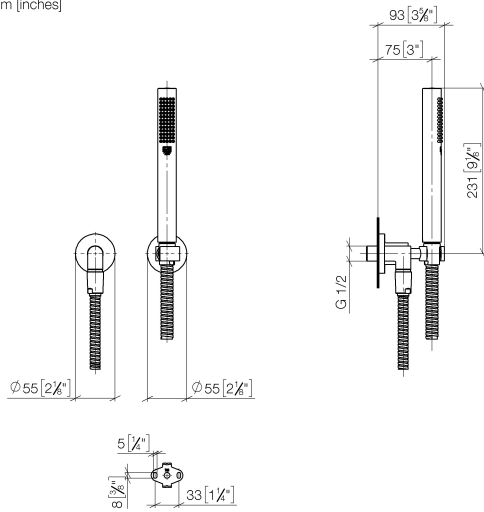

**TARA Hand shower set with individual rosettes - Brushed Durabrass (23kt Gold)**

TARA

27 802 892

- COMPACT RAIN, max. flow rate 15 l/min (at 3 bar)
- Function from: 5 l/min
- inherently safe from back flow
- with anti-scale system
- metal shower hose 1250mm with integrated anti-twist protection

**Technical data:**

- rosette for wall elbow Ø 55mm
- rosette for shower holder Ø 55mm
- 1/2" wall elbow
- 1/2" shower outlet

**Notes:**

	Brushed Durabrass (23kt Gold)	27 802 892-28
	Chrome	27 802 892-00
	Brushed Platinum	27 802 892-06
	Platinum	27 802 892-08
	Dark Chrome	27 802 892-19
	Matte Black	27 802 892-33
	Brushed Gold (PVD)	27 802 892-37
	Brushed Dark Brass (PVD)	27 802 892-39
	Brushed Bronze (PVD)	27 802 892-42
	Brushed Dark Bronze (PVD)	27 802 892-43
	Brushed Champagne (22kt Gold)	27 802 892-46
	Champagne (22kt Gold)	27 802 892-47
	Brushed Chrome	27 802 892-93
	Brushed Dark Platinum	27 802 892-99

**Recommended miscellaneous**

**Concealed wall elbow -**

- min. recess depth 90 mm
- max. recess depth 163 mm

35 085 970 90

27 802 892  
mm [inches]

Flow rate chart

Codes & Standards

DIN 4109

### Spare parts list

No.	Item Number	Name	Quantity used	Delivery time
1	28 450 892-28	connection	1.00	-
Spare part can no longer be ordered, please order the replacement item				
2	28 050 892-28	TARA Wall bracket - Brushed Durabron (23kt Gold)	1.00	40
3	28 104 970-28	Metal shower hose 1/2" x 1/2" x 1250 mm - Brushed Durabron (23kt Gold)	1.00	20
4	28 029 979-28	SERIES-VARIOUS Hand shower - Brushed Durabron (23kt Gold)	1.00	40