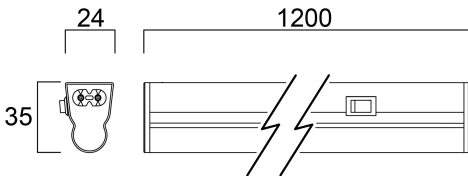

Data table

GENERAL DATA

Product name

LED PIPE L1200 HIGH OUTPUT WW