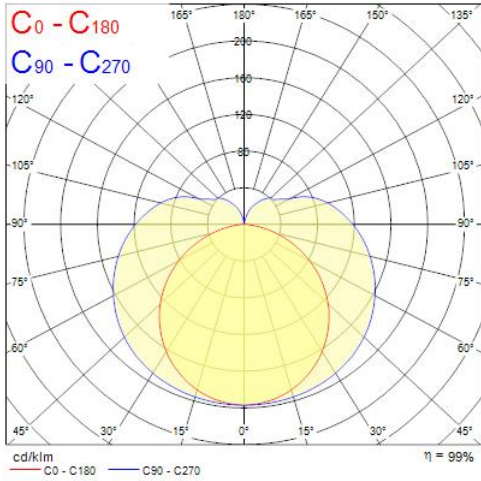

Photometry

Technical drawings