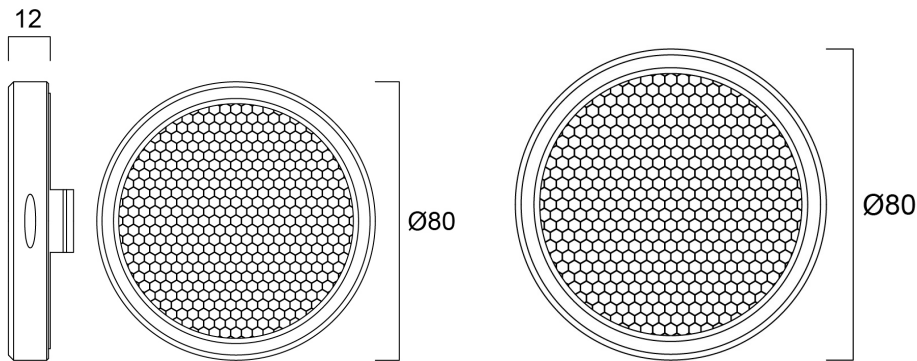

Concord

BEACON LED MUSE II HONEYCOMB BLACK 2059761

Features

- Snap fit Honeycomb filter accessory, black RAL 9006, filter for reducing glare, ideal for increasing visual comfort in museum, gallery and high-end retail applications, suitable for use with Beacon Muse II and Beacon Muse Tune, dimension: Ø80mm.

Product Overview

Product name	BEACON LED MUSE II HONEYCOMB BLACK
Technology	Accessory
General application	Museums & Galleries, Retail
ETIM Class	EC002558
E-number FI	4274088
Electrical protection	Class 0
IP rating	IP00
Product EAN number	5025768597611
Warranty	5 years

Concord

BEACON LED MUSE II HONEYCOMB BLACK 2059761

Technical drawings

Data table

GENERAL DATA

Product name	BEACON LED MUSE II HONEYCOMB BLACK
Technology	Accessory
Accessory type	Optical
General application	Museums & Galleries, Retail
ETIM Class	EC002558
E-number FI	4274088
Warranty	5 years

ELECTRICAL DATA

Electrical protection	Class 0
Control gear required	No

PHYSICAL DATA

IP rating	IP00
Weight (kg)	0.025

Concord

BEACON LED MUSE II HONEYCOMB BLACK 2059761

PACKAGING

Product EAN number	5025768597611
Packaging single length / height (cm)	17.5
Packaging single width (cm)	15.0
Packaging single depth (cm)	17.5
DUN14 (inner)	05025768597611
Units per outer package	1
Packaging outer length / height (cm)	17.5
Packaging outer width (cm)	15.0
Packaging outer depth (cm)	17.5