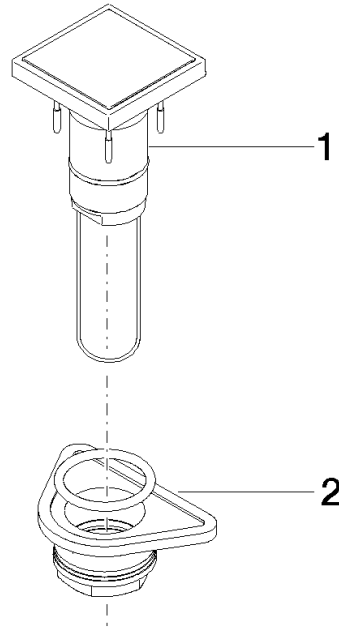

Control element for surface mounting 138 x 88 x 90 mm - Brushed Dark Platinum

SPARE PARTS

04 27 98 026 07

	Brushed Dark Platinum	04 27 98 026 07-99
	Chrome	04 27 98 026 07-00
	Brushed Platinum	04 27 98 026 07-06
	Platinum	04 27 98 026 07-08
	Cyprum	04 27 98 026 07-49

Control element for surface mounting 138 x 88 x 90 mm - Brushed Dark
Platinum

SPARE PARTS

04 27 98 026 07

Control element for surface mounting 138 x 88 x 90 mm - Brushed Dark
Platinum

SPARE PARTS

04 27 98 026 07

04 27 98 026 07
Parts for other
finishes can be found
here: Chrome

Spare parts list

No.	Item Number	Name	Quantity used	Delivery time
2	04 23 10 044 02 90	Mounting with seals M34 x 1 -	1.00	14
1	04 27 98 026 06-99	Control element for concealed mounting 138 x 88 x 90 mm - Brushed Dark Platinum	1.00	40