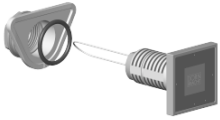

Control element for surface mounting 138 x 88 x 90 mm - Brushed Dark Platinum

SPARE PARTS

04 27 98 026 07

	Brushed Dark Platinum	04 27 98 026 07-99
	Chrome	04 27 98 026 07-00
	Brushed Platinum	04 27 98 026 07-06
	Platinum	04 27 98 026 07-08
	Cyprum	04 27 98 026 07-49

Control element for surface mounting 138 x 88 x 90 mm - Brushed Dark
Platinum

SPARE PARTS

04 27 98 026 07

Control element for surface mounting 138 x 88 x 90 mm - Brushed Dark
Platinum

SPARE PARTS

04 27 98 026 07

04 27 98 026 07
Parts for other
finishes can be found
here: Chrome

Spare parts list

No.	Item Number	Name	Quantity used	Delivery time
2	04 23 10 044 02 90	Mounting with seals M34 x 1 -	1.00	14
1	04 27 98 026 06-99	Control element for concealed mounting 138 x 88 x 90 mm - Brushed Dark Platinum	1.00	40