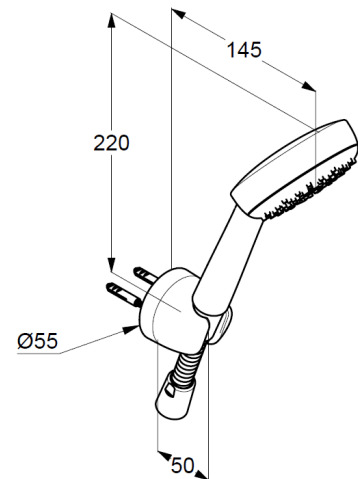

sieve seal

flow rate at 3 bar 8 l/min.

shower hose

plastic coated

with metal-effect

with conical nuts

G1/2 x G1/2 x 1250 mm

shower hook

for shower hoses with conical nuts

with fixing material

for rigid wall mounted

Produktabbildung/ Product picture

Maßzeichnung/ Dimensional drawing

Durchfluss/ Flow rate