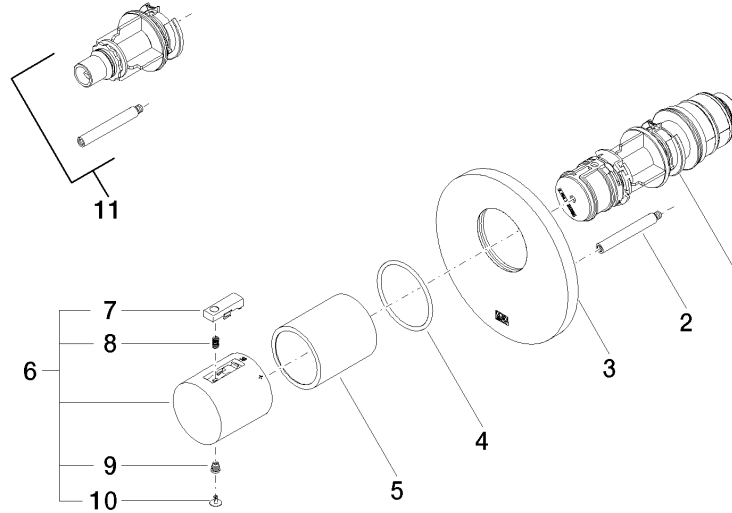

	<b>xGRID Installation track 555 mm -</b>	12 360 970 90
---	--	---------------

**Recommended miscellaneous**

	<b>xGRID Attachment set for integrating in the dry wall construction -</b>	12 340 970 90
---	--	---------------

36 503 979 Product version up to 12/31/2021

mm [inches]

**Flow rate chart**

**Codes & Standards**

DIN 4109

EN 1111

ISO 3822

Scottish Water  
Byelaws

**Spare parts list**

No.	Item Number	Name	Quantity used	Delivery time
4	90 14 10 049 00 90	O-Ring 45,69 x 2,62 mm -	1.00	14
10	90 31 20 049 00-13	Plug - black	1.00	40
8	90 16 02 027 00 90	Spring Ø 4,5 x 7,5 mm -	1.00	14
6	90 17 33 004 00-33	Handle for thermostat Ø 46 x 48 mm - Matte Black	1.00	-
Spare part can no longer be ordered, please order the replacement item				
	90173302000-33	Handle for thermostat Ø 46 x 48 mm - Matte Black		
2	90 31 09 095 00 90	Rod -	1.00	14
11	12 178 970 90	Extension 46 mm -	1.00	14
3	09 11 02 162-33	xTOOL Rosette Modern Ø 124 x 10 mm - Matte Black	1.00	-
Spare part can no longer be ordered, please order the replacement item				
	091102537-33	xTOOL Rosette Ø 124 x 10 mm - Matte Black		
9	90 30 30 136 00 90	Bolt -	1.00	14
7	90 21 33 011 00-13	Repair kit for thermostat handle - black	1.00	14
5	90 21 02 112 00-33	Sleeve - Matte Black	1.00	40
1	90 15 02 063 00 90	Thermostat cartridge with control unit Ø 44 x 147 mm -	1.00	14