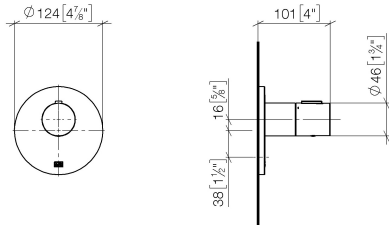

36 503 979 Product version up to 12/31/2021

- cover plate Ø 124 mm
- temperature control handle with safety limit stop at 38°C
- thermostat cartridge
- WRAS

	Matte Black	36 503 979-33
	Chrome	36 503 979-00
	Brushed Platinum	36 503 979-06
	Platinum	36 503 979-08
	Dark Chrome	36 503 979-19
	Light Gold (PVD)	36 503 979-26
	Brushed Light Gold (PVD)	36 503 979-27
	Brushed Durabronze (23kt Gold)	36 503 979-28
	Brushed Gold (PVD)	36 503 979-37
	Brushed Dark Brass (PVD)	36 503 979-39
	Brushed Bronze (PVD)	36 503 979-42
	Brushed Dark Bronze (PVD)	36 503 979-43
	Brushed Champagne (22kt Gold)	36 503 979-46
	Champagne (22kt Gold)	36 503 979-47
	Brushed Chrome	36 503 979-93
	Brushed Dark Platinum	36 503 979-99

**Required miscellaneous**

	<b>xTOOL Concealed thermostat module without volume control -</b> •min. recess depth 85 mm •max. recess depth 110 mm	35 503 970 90
---	--	---------------

**Required miscellaneous**

	<b>xGRID Installation track 555 mm -</b>	12 360 970 90
---	--	---------------

**Recommended miscellaneous**

	<b>xGRID Attachment set for integrating in the dry wall construction -</b>	12 340 970 90
---	--	---------------

36 503 979 Product version up to 12/31/2021

mm [inches]

**Flow rate chart**

**Codes & Standards**

DIN 4109

EN 1111

ISO 3822

Scottish Water  
Byelaws