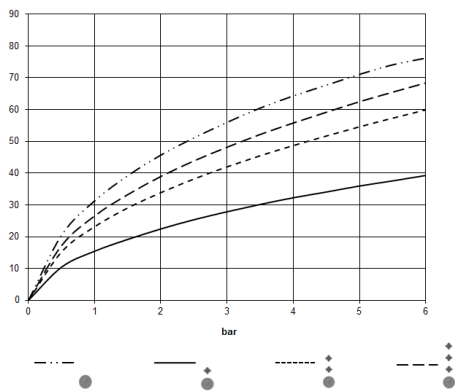

	<b>xGRID Installation track 555 mm -</b>	12 360 970 90
---	--	---------------

**Recommended miscellaneous**

	<b>xGRID Attachment set for integrating in the dry wall construction -</b>	12 340 970 90
---	--	---------------

36 503 979 Product version up to 12/31/2021

mm [inches]

**Flow rate chart**

**Codes & Standards**

DIN 4109

EN 1111

ISO 3822

Scottish Water  
Byelaws