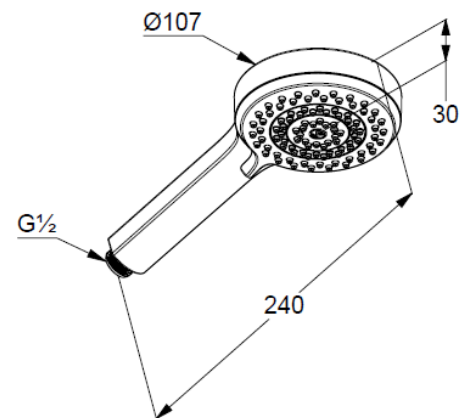

Technische Daten/ Technical Data

KLUDI-DIVE S
hand shower 3 S
DN 15

Ref.: 6883039-00

Finishes:
39 matt black

Product description
Manufacturer KLUDI GmbH & Co. KG
Typ: KLUDI-DIVE S
hand shower 3 S
Ref.: 6883039-00

hand shower 3 S
flow rate at 3 bar 15 l/min.
(with possibility of limiting to 9 l/min.)
3 spray pattern
Body/Hair/Skin
with cleaning system
connection G1/2
sieve seal

Produktabbildung/ Product picture

Maßzeichnung/ Dimensional drawing