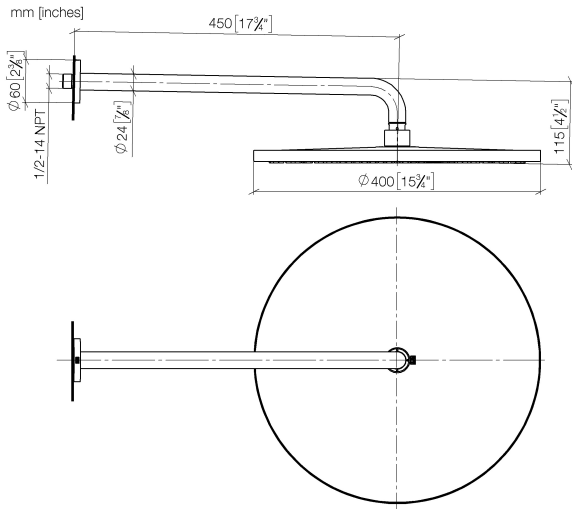

28 659 970 Product version from 3/13/2017

- rain shower Ø 400 mm
- Rain shower material: metal
- PURE RAIN, max. flow rate 20 l/min (at 3 bar)
- Function from: 12 l/min
- with anti-scale system

Technical data:

- 450mm projection
- rosette Ø 60 mm
- 1/2" connection

Notes:

| | | |
|---|--------------------------------|---------------|
|  | Brushed Durabronze (23kt Gold) | 28 659 970-28 |
|  | Chrome | 28 659 970-00 |
|  | Brushed Platinum | 28 659 970-06 |
|  | Platinum | 28 659 970-08 |
|  | Dark Chrome | 28 659 970-19 |
|  | Light Gold (PVD) | 28 659 970-26 |
|  | Brushed Light Gold (PVD) | 28 659 970-27 |
|  | Matte Black | 28 659 970-33 |
|  | Brushed Gold (PVD) | 28 659 970-37 |
|  | Brushed Dark Brass (PVD) | 28 659 970-39 |
|  | Brushed Bronze (PVD) | 28 659 970-42 |
|  | Brushed Dark Bronze (PVD) | 28 659 970-43 |
|  | Brushed Champagne (22kt Gold) | 28 659 970-46 |
|  | Champagne (22kt Gold) | 28 659 970-47 |
|  | Brushed Chrome | 28 659 970-93 |
|  | Brushed Dark Platinum | 28 659 970-99 |

Recommended miscellaneous

- Concealed wall elbow -** 35 085 970 90
- min. recess depth 90 mm
 - max. recess depth 163 mm

28 659 970 Product version from 3/13/2017

Flow rate chart

Codes & Standards

DIN 4109