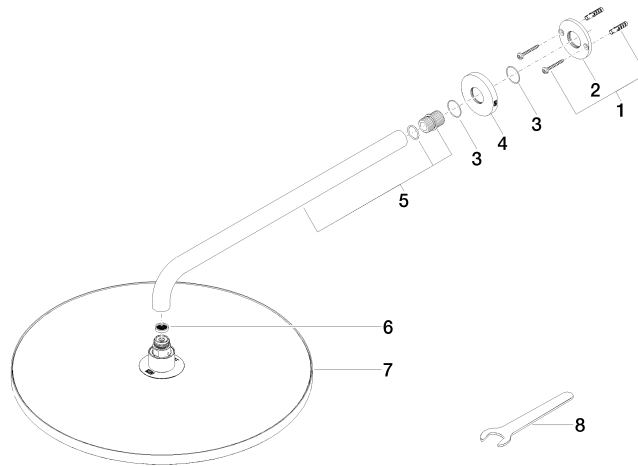

28 659 970 Product version from 3/13/2017

- rain shower Ø 400 mm
- Rain shower material: metal
- PURE RAIN, max. flow rate 20 l/min (at 3 bar)
- Function from: 12 l/min
- with anti-scale system

Technical data:

Recommended miscellaneous

- Concealed wall elbow -** 35 085 970 90
- min. recess depth 90 mm
 - max. recess depth 163 mm

28 659 970 Product version from 3/13/2017

Flow rate chart

Codes & Standards

DIN 4109

EN 1112

ISO 3822

Scottish Water
Byelaws

UK Water Supply
Regulations

Ü-Zeichen

Rainshower with wall fixing 400 mm - Brushed Durabron (23kt Gold)

SERIES SPECIFIC

28 659 970 Product version from 3/13/2017

Certificates and sustainability

LGA_29

LGA_29

DVGW_DW-
6517DN0

WRAS_2212

Spare parts list

| No. | Item Number | Name | Quantity used | Delivery time |
|-----|--------------------|--|---------------|---------------|
| 1 | 04 30 31 032 00 90 | Attachment set Bolt 4 x 35 mm - | 1.00 | 14 |
| 4 | 09 27 97 015-28 | Rosette DB logo Ø 60 x 9 mm - Brushed Durabron (23kt Gold) | 1.00 | 40 |
| 6 | 09 23 01 075 90 | Sieve seal Ø 18 x 3,5 mm - | 1.00 | 14 |
| 3 | 09 14 10 150 90 | O-Ring 23 x 1,5 mm - | 2.00 | 14 |
| 5 | 90 11 03 070 00-28 | Pipe 462 x 61 x 24 mm - Brushed Durabron (23kt Gold) | 1.00 | 40 |
| 2 | 09 17 20 120 90 | Connection Ø 56,50 x 5 mm - | 1.00 | 14 |
| 7 | 90 12 05 090 00-28 | Rainshower round Ø 400 mm - Brushed Durabron (23kt Gold) | 1.00 | 40 |
| 8 | 90 30 09 069 00 90 | Spanner - | 1.00 | 14 |