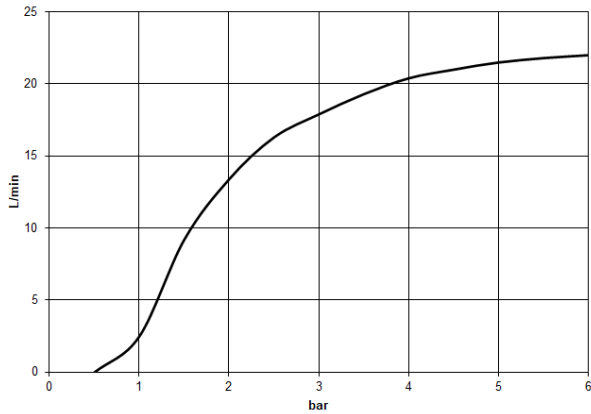

28 659 970 Product version from 3/13/2017

- rain shower Ø 400 mm
- Rain shower material: metal
- PURE RAIN, max. flow rate 20 l/min (at 3 bar)
- Function from: 12 l/min
- with anti-scale system

Technical data:

- 450mm projection
- rosette Ø 60 mm
- 1/2" connection

Notes:

| | | |
|---|--------------------------------|---------------|
|  | Brushed Durabronze (23kt Gold) | 28 659 970-28 |
|  | Chrome | 28 659 970-00 |
|  | Brushed Platinum | 28 659 970-06 |
|  | Platinum | 28 659 970-08 |
|  | Dark Chrome | 28 659 970-19 |
|  | Light Gold (PVD) | 28 659 970-26 |
|  | Brushed Light Gold (PVD) | 28 659 970-27 |
|  | Matte Black | 28 659 970-33 |
|  | Brushed Gold (PVD) | 28 659 970-37 |
|  | Brushed Dark Brass (PVD) | 28 659 970-39 |
|  | Brushed Bronze (PVD) | 28 659 970-42 |
|  | Brushed Dark Bronze (PVD) | 28 659 970-43 |
|  | Brushed Champagne (22kt Gold) | 28 659 970-46 |
|  | Champagne (22kt Gold) | 28 659 970-47 |
|  | Brushed Chrome | 28 659 970-93 |
|  | Brushed Dark Platinum | 28 659 970-99 |

Recommended miscellaneous

- Concealed wall elbow -** 35 085 970 90
- min. recess depth 90 mm
 - max. recess depth 163 mm

28 659 970 Product version from 3/13/2017

Flow rate chart

Codes & Standards

DIN 4109