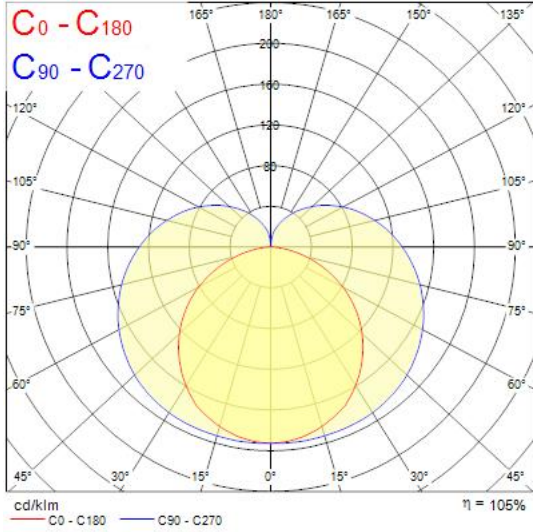

Photometry