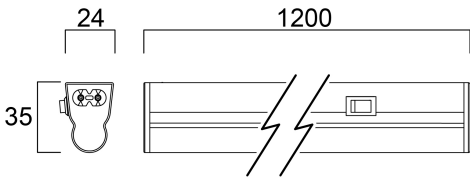

Data table

GENERAL DATA

Product name

LED PIPE L1200 NW