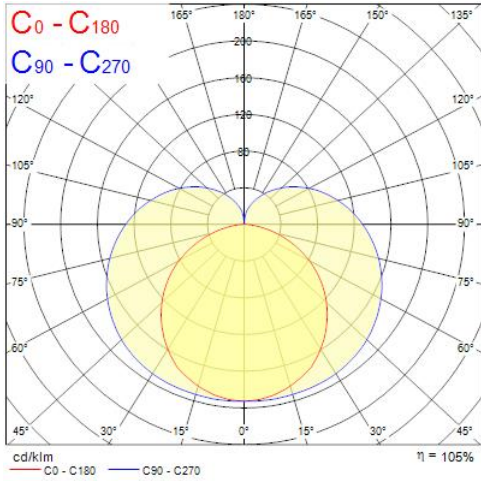

### Features

- LED T5 replacement batten, seamless linking (up to 10M), ideal for direct lighting such as under cabinet or in kitchens, 120 degree beam angle, includes switch, includes 0.30m stripped cable, white polycarbonate body, includes standard and tilting brackets

### Product Overview

Product name	LED PIPE L1200 NW
Technology	LED
Cap/Base	N/A
Housing	PC Polycarbonate
E-number FI	4278214
Fixture luminous flux (lm)	1275
Luminaire efficacy (lm/W)	111
Colour temperature (K)	4000
Light colour	Neutral White
CRI (Ra)	80
Photobiological Risk Group	RG0
Total power consumption (W)	11.5
Electrical protection	Class II
Control gear type	LED driver constant current
Housing colour	White
IP rating	IP20
IK rating	IK03
Product EAN number	5410288513690
Warranty	3 years

### Photometry