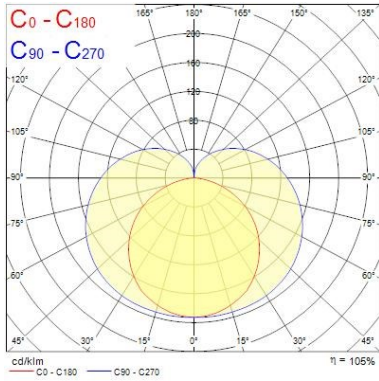

Optical data

Fixture luminous flux (lm)	1275
----------------------------	------

SYLPIPE LED PIPE L1200 NW 0051369

Luminaire efficacy (lm/W)	111
Colour temperature (K)	4000
Light colour	Neutral White
CRI (Ra)	80
Photobiological Risk Group	RG0

Safety data

Optimal operating condition (°C)	-20-40
----------------------------------	--------

PHOTOMETRY

SYLPIPE LED PIPE L1200 NW 0051369

TECHNICAL DRAWINGS