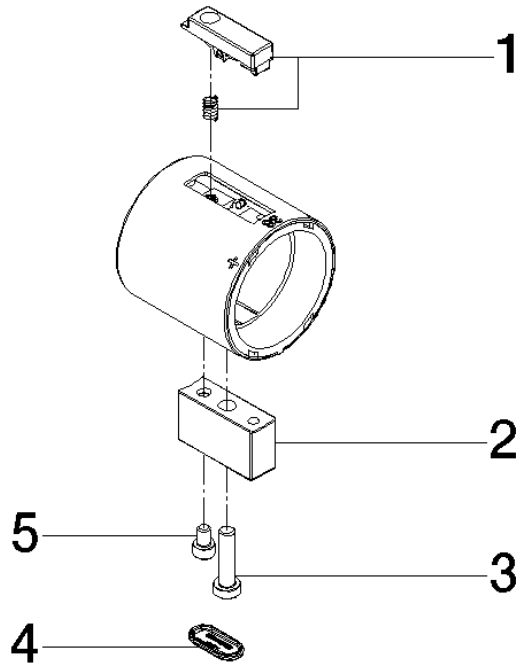

Handle Thermostat Ø48mm - Brushed Dark Platinum

SPARE PARTS

90 17 33 019 00 Product version from 4/1/2025

Handle Thermostat Ø48mm - Brushed Dark Platinum

SPARE PARTS

90 17 33 019 00 Product version from 4/1/2025

90 17 33 019 00 Product version from 4/1/2025

Parts for other finishes can be found here: [Chrome](#)

Spare parts list

No.	Item Number	Name	Quantity used	Delivery time
1	90 21 33 011 00-13	Repair kit for thermostat handle - black	1.00	14