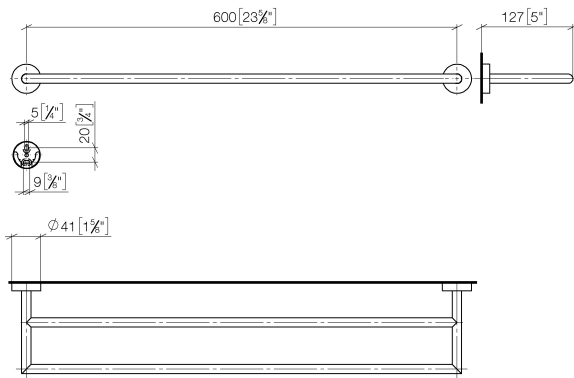

83 061 979 Product version from 7/1/2023

- gauge 600 mm
- width 640mm
- height 40 mm
- rosette Ø 40 mm
- 130mm projection

Towel bar in two parts - Brushed Platinum

SERIES SPECIFIC

83 061 979 Product version from 7/1/2023

mm[inches]

Spare parts list

No.	Item Number	Name	Quantity used	Delivery time
1	05 28 22 622 01-06	Holder double 613 x 13 x 120 mm - Brushed Platinum	1.00	20
3	08 30 11 516 90	Ring Ø 20 x 3 mm -	2.00	14
6	08 17 97 501 07	Holder Ø 38 x 9 mm -	2.00	14
5	05 30 31 025 00 90	Mounting Bolt Round head 4,5 x 60 mm -	2.00	14
2	08 27 97 500-06	Rosette Ø 40,5 x 11 mm - Brushed Platinum	2.00	20
4	08 17 97 560 90	Holder Ø 32 x 16 mm -	2.00	14