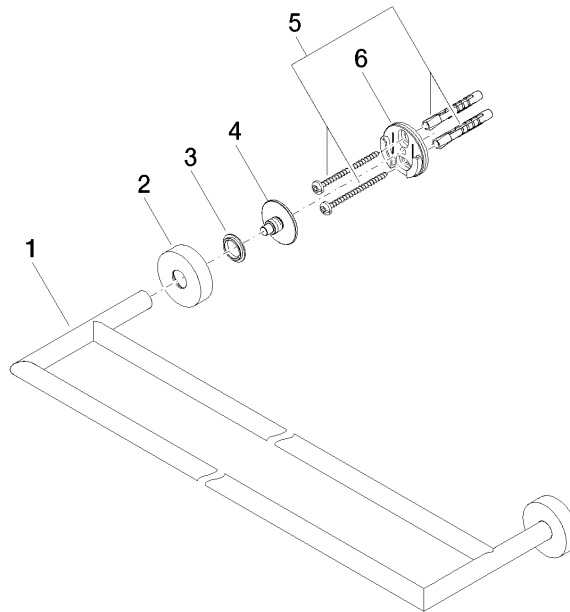

83 061 979 Product version from 7/1/2023

- gauge 600 mm
- width 640mm
- height 40 mm
- rosette Ø 40 mm
- 130mm projection

Towel bar in two parts - Brushed Platinum

SERIES SPECIFIC

83 061 979 Product version from 7/1/2023

mm[inches]

Spare parts list

No.	Item Number	Name	Quantity used	Delivery time
1	05 28 22 622 01-06	Holder double 613 x 13 x 120 mm - Brushed Platinum	1.00	20
3	08 30 11 516 90	Ring Ø 20 x 3 mm -	2.00	14
6	08 17 97 501 07	Holder Ø 38 x 9 mm -	2.00	14
5	05 30 31 025 00 90	Mounting Bolt Round head 4,5 x 60 mm -	2.00	14
2	08 27 97 500-06	Rosette Ø 40,5 x 11 mm - Brushed Platinum	2.00	20
4	08 17 97 560 90	Holder Ø 32 x 16 mm -	2.00	14