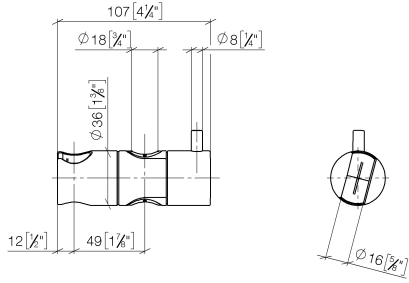

12 580 970 Product version from 10/1/2023

- for pipe diameter 18 mm

	Brushed Platinum	12 580 970-06
	Chrome	12 580 970-00
	Platinum	12 580 970-08
	Durabronze (23kt Gold)	12 580 970-09
	Dark Chrome	12 580 970-19
	Light Gold (PVD)	12 580 970-26
	Brushed Light Gold (PVD)	12 580 970-27
	Brushed Durabronze (23kt Gold)	12 580 970-28
	Matte Black	12 580 970-33
	Brushed Gold (PVD)	12 580 970-37
	Brushed Dark Brass (PVD)	12 580 970-39
	Brushed Bronze (PVD)	12 580 970-42
	Brushed Dark Bronze (PVD)	12 580 970-43
	Brushed Champagne (22kt Gold)	12 580 970-46
	Champagne (22kt Gold)	12 580 970-47
	Brushed Chrome	12 580 970-93
	Brushed Dark Platinum	12 580 970-99

12 580 970 Product version from 10/1/2023

mm [inches]

12 580 970 Product version from 10/1/2023

Parts for other finishes can be found here: [Chrome](#)

### Spare parts list

No.	Item Number	Name	Quantity used	Delivery time
1	09 12 12 217 90	Receptacle for hand shower 25 x 37 x 27 mm -	1.00	14
2	08 18 40 579 90	Adapter one-piece 48 x 13,6 x 38 -	1.00	14