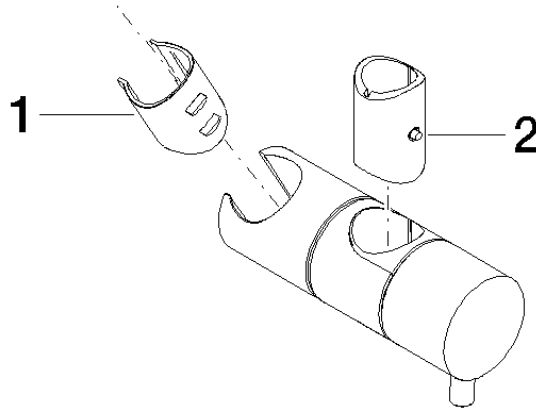

12 580 970 Product version from 10/1/2023

- for pipe diameter 18 mm

	Brushed Platinum	12 580 970-06
	Chrome	12 580 970-00
	Platinum	12 580 970-08
	Durabronze (23kt Gold)	12 580 970-09
	Dark Chrome	12 580 970-19
	Light Gold (PVD)	12 580 970-26
	Brushed Light Gold (PVD)	12 580 970-27
	Brushed Durabronze (23kt Gold)	12 580 970-28
	Matte Black	12 580 970-33
	Brushed Gold (PVD)	12 580 970-37
	Brushed Dark Brass (PVD)	12 580 970-39
	Brushed Bronze (PVD)	12 580 970-42
	Brushed Dark Bronze (PVD)	12 580 970-43
	Brushed Champagne (22kt Gold)	12 580 970-46
	Champagne (22kt Gold)	12 580 970-47
	Brushed Chrome	12 580 970-93
	Brushed Dark Platinum	12 580 970-99

12 580 970 Product version from 10/1/2023

mm [inches]

12 580 970 Product version from 10/1/2023

Parts for other finishes can be found here: [Chrome](#)

### Spare parts list

No.	Item Number	Name	Quantity used	Delivery time
1	09 12 12 217 90	Receptacle for hand shower 25 x 37 x 27 mm -	1.00	14
2	08 18 40 579 90	Adapter one-piece 48 x 13,6 x 38 -	1.00	14