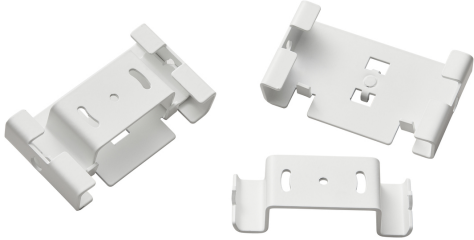

Features

- 2pcs of surface brackets, designed for Gradeo luminaires

Product Overview

Product name	GRADEO SURFACE KIT
Technology	Accessory
Housing	Stainless steel
General application	Education, Office
ETIM Class	EC002557
E-number FI	4279695
Housing colour	RAL9016
Product EAN number	5410288427492
Warranty	5 years