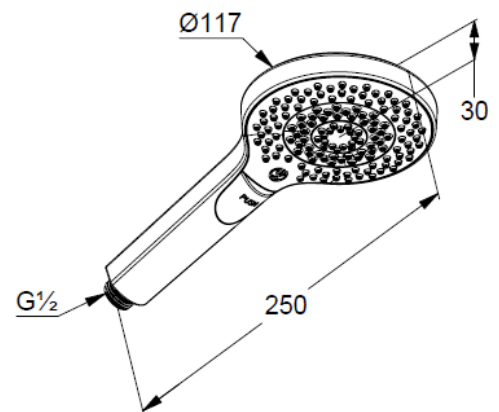

Technische Daten/ Technical Data

KLUDI-DIVE X
hand shower 3 S
DN 15

Ref.: 69830NO-00

Finishes:
NO Brushed Gold (18) PVD

Product description
Manufacturer KLUDI GmbH & Co. KG
Typ: KLUDI-DIVE X
hand shower 3 S
Ref.: 69830NO-00

hand shower 3 S
flow rate at 3 bar 15 l/min.
(with possibility of limiting to 9 l/min.)
switch with button
3 spray pattern
Body/Hair/Skin
with cleaning system
connection G1/2
sieve seal

Produktabbildung/ Product picture

Maßzeichnung/ Dimensional drawing

Durchfluss/ Flow rate