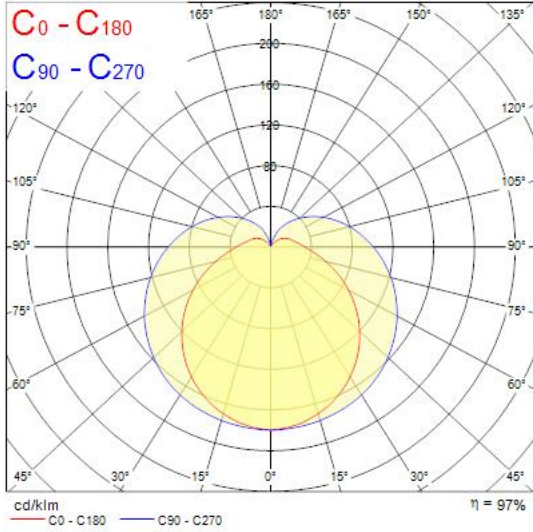

Photometry