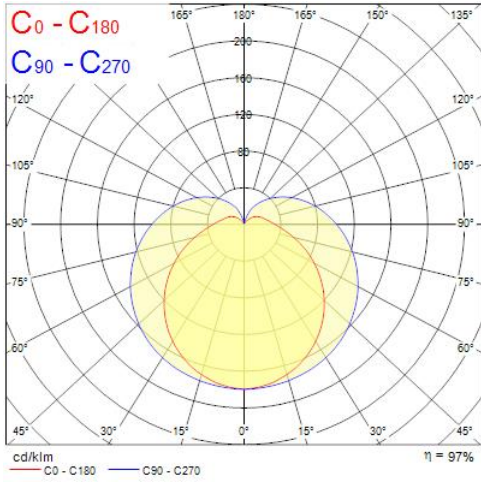

Photometry

Technical drawings