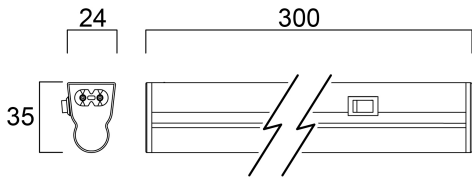

Data table

GENERAL DATA

Product name

LED PIPE L300 NW