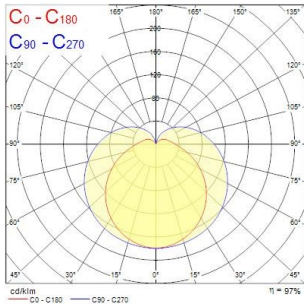

SYLPIPE LED PIPE L300 NW 0051366

PRODUCT OVERVIEW

Product name	LED PIPE L300 NW
Technology	LED
Cap/Base	N/A
Housing	PC Polycarbonate
E-number FI	4278211
Warranty	3 years
Fixture luminous flux (lm)	385
Luminaire efficacy (lm/W)	110
Colour temperature (K)	4000
Light colour	Neutral White
CRI (Ra)	80
Photobiological Risk Group	RG0
Total power consumption (W)	3.5
Electrical protection	Class II
Control gear type	LED driver constant current
Housing colour	White
IP rating	IP20
IK rating	IK03
Product EAN number	5410288513669

PHOTOMETRY

SYLPIPE
LED PIPE L300 NW
0051366

TECHNICAL DRAWINGS