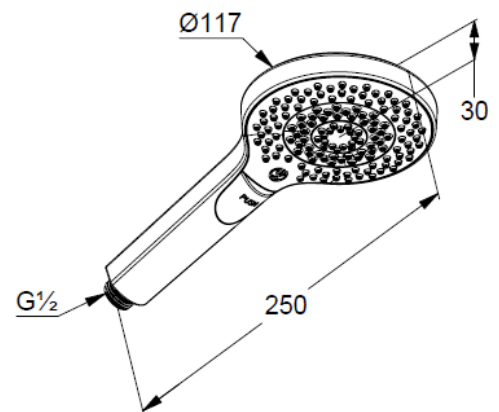

Technische Daten/ Technical Data

KLUDI-DIVE X
hand shower 3 S
DN 15

Ref.: 69830N1-00

Finishes:
N1 Brushed Bronze PVD

Product description
Manufacturer KLUDI GmbH & Co. KG
Typ: KLUDI-DIVE X
hand shower 3 S
Ref.: 69830N1-00

hand shower 3 S
flow rate at 3 bar 15 l/min.
(with possibility of limiting to 9 l/min.)
switch with button
3 spray pattern
Body/Hair/Skin
with cleaning system
connection G1/2
sieve seal

Produktabbildung/ Product picture

Maßzeichnung/ Dimensional drawing

Durchfluss/ Flow rate