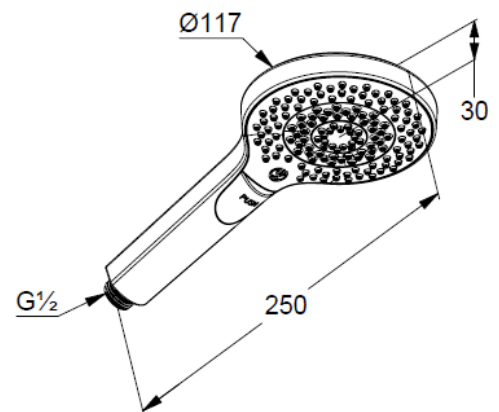

## Technische Daten/ Technical Data

KLUDI-DIVE X  
hand shower 3 S  
DN 15

Ref.: 69830N2-00

Finishes:  
N2 Brushed Gunmetal PVD

Product description  
Manufacturer KLUDI GmbH & Co. KG  
Typ: KLUDI-DIVE X  
hand shower 3 S  
Ref.: 69830N2-00

hand shower 3 S  
flow rate at 3 bar 15 l/min.  
(with possibility of limiting to 9 l/min.)  
switch with button  
3 spray pattern  
Body/Hair/Skin  
with cleaning system  
connection G1/2  
sieve seal

### Produktabbildung/ Product picture

### Maßzeichnung/ Dimensional drawing