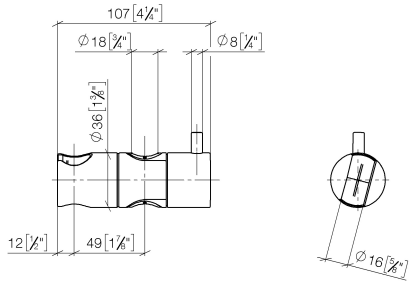

12 580 970 Product version from 10/1/2023

• for pipe diameter 18 mm

	Brushed Durabronze (23kt Gold)	12 580 970-28
	Chrome	12 580 970-00
	Brushed Platinum	12 580 970-06
	Platinum	12 580 970-08
	Durabronze (23kt Gold)	12 580 970-09
	Dark Chrome	12 580 970-19
	Light Gold (PVD)	12 580 970-26
	Brushed Light Gold (PVD)	12 580 970-27
	Matte Black	12 580 970-33
	Brushed Gold (PVD)	12 580 970-37
	Brushed Dark Brass (PVD)	12 580 970-39
	Brushed Bronze (PVD)	12 580 970-42
	Brushed Dark Bronze (PVD)	12 580 970-43
	Brushed Champagne (22kt Gold)	12 580 970-46
	Champagne (22kt Gold)	12 580 970-47
	Brushed Chrome	12 580 970-93
	Brushed Dark Platinum	12 580 970-99

12 580 970 Product version from 10/1/2023

mm [inches]

12 580 970 Product version from 10/1/2023

Parts for other finishes can be found here: [Chrome](#)

Spare parts list

No.	Item Number	Name	Quantity used	Delivery time
2	08 18 40 579 90	Adapter one-piece 48 x 13,6 x 38 -	1.00	14
1	09 12 12 217 90	Receptacle for hand shower 25 x 37 x 27 mm -	1.00	14