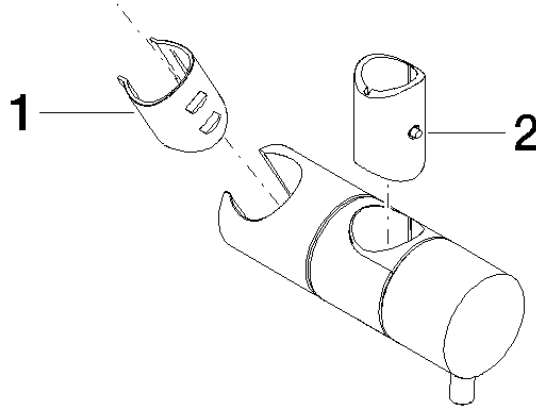

12 580 970 Product version from 10/1/2023

• for pipe diameter 18 mm

	Brushed Durabronze (23kt Gold)	12 580 970-28
	Chrome	12 580 970-00
	Brushed Platinum	12 580 970-06
	Platinum	12 580 970-08
	Durabronze (23kt Gold)	12 580 970-09
	Dark Chrome	12 580 970-19
	Light Gold (PVD)	12 580 970-26
	Brushed Light Gold (PVD)	12 580 970-27
	Matte Black	12 580 970-33
	Brushed Gold (PVD)	12 580 970-37
	Brushed Dark Brass (PVD)	12 580 970-39
	Brushed Bronze (PVD)	12 580 970-42
	Brushed Dark Bronze (PVD)	12 580 970-43
	Brushed Champagne (22kt Gold)	12 580 970-46
	Champagne (22kt Gold)	12 580 970-47
	Brushed Chrome	12 580 970-93
	Brushed Dark Platinum	12 580 970-99

12 580 970 Product version from 10/1/2023

mm [inches]

12 580 970 Product version from 10/1/2023

Parts for other finishes can be found here: [Chrome](#)

Spare parts list

No.	Item Number	Name	Quantity used	Delivery time
2	08 18 40 579 90	Adapter one-piece 48 x 13,6 x 38 -	1.00	14
1	09 12 12 217 90	Receptacle for hand shower 25 x 37 x 27 mm -	1.00	14