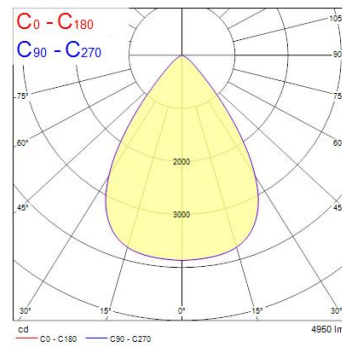

### Dimensions (mm)

### Photometrics

0.5	0.52	83%	1946
		82%	4147
1.0	1.04	83%	3866
		82%	3327
1.5	1.54	83%	3578
		82%	461
2.0	2.07	83%	461
		82%	394
2.5	2.59	83%	614
		82%	394
3.0	3.11	83%	491
		82%	491

Beam Angle [°]      Beam Diameter [m]      Beam Diameter [ft]