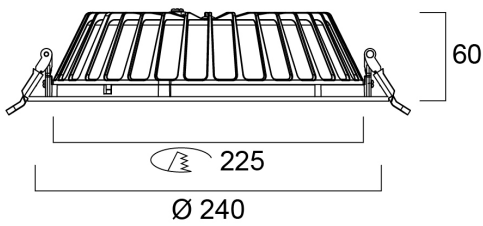

### Dimensions (mm)

## Physical data

Housing colour	RAL 9010 - Pure white
IP rating	IP44/20
IK rating	IK07
Diffuser finish	Other
Diffuser material	None
Reflector finish	Not Applicable
Nominal Product Height (mm)	60
Nominal Product Diameter (mm)	240
Built-in diameter (mm)	225
Weight (kg)	0.83

## Packaging

Product EAN number	5410288305097
Packaging single width (cm)	25.5
Packaging single depth (cm)	8.0
DUN14 (inner)	15410288305094
Packaging outer length / height (cm)	52.5