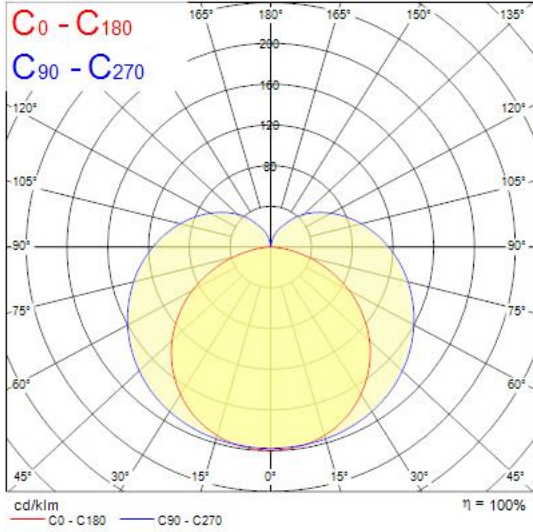

### Features

- LED T5 replacement batten, seamless linking (up to 10M), ideal for direct lighting such as under cabinet or in kitchens, 120 degree beam angle, includes switch, includes 0.30m stripped cable, white polycarbonate body, includes standard and tilting brackets

### Product Overview

Product name	LED PIPE L1200 WW
Technology	LED
Cap/Base	N/A
Housing	PC Polycarbonate
E-number FI	4278207
Fixture luminous flux (lm)	1150
Luminaire efficacy (lm/W)	100
Colour temperature (K)	3000
Light colour	Warm White
CRI (Ra)	80
Photobiological Risk Group	RG0
Total power consumption (W)	11.5
Electrical protection	Class II
Control gear type	LED driver constant current
Housing colour	White
IP rating	IP20
IK rating	IK03
Product EAN number	5410288513645
Warranty	3 years

### Photometry