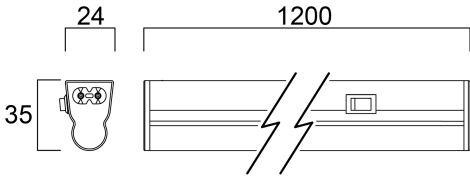

Data table

GENERAL DATA

Product name

LED PIPE L1200 WW