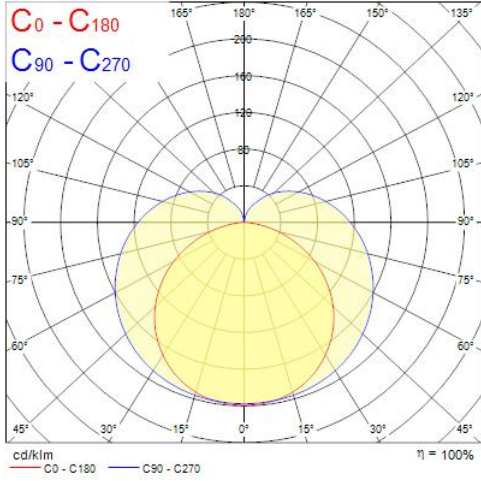

Photometry

Technical drawings