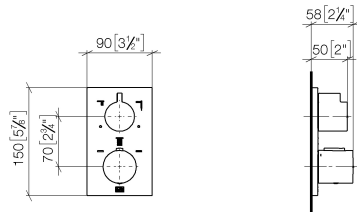

Concealed thermostat with three function volume control - Brushed Durabronze (23kt Gold) SERIES SPECIFIC

36 427 670 Product version from 3/13/2017 to 9/26/2018
mm [inches]