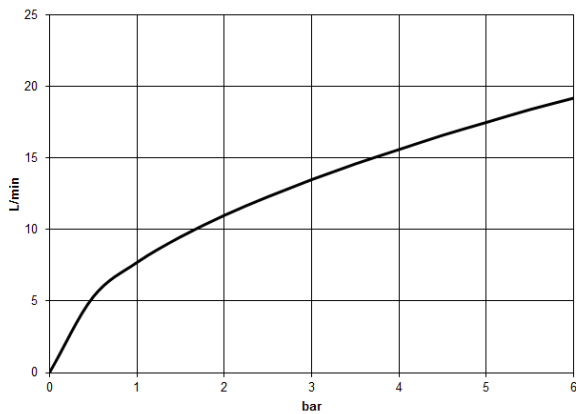

**Concealed thermostat with three function volume control - Brushed Durabrass** SERIES SPECIFIC  
**(23kt Gold)**

36 427 670 Product version from 3/13/2017 to 9/26/2018

- rotary diverter with volume control and shut-off function
- cover plate 150 x 90 mm
- temperature control handle with safety limit stop at 38°C
- hot water temperature limiter, can be preset
- WRAS

## Flow rate chart