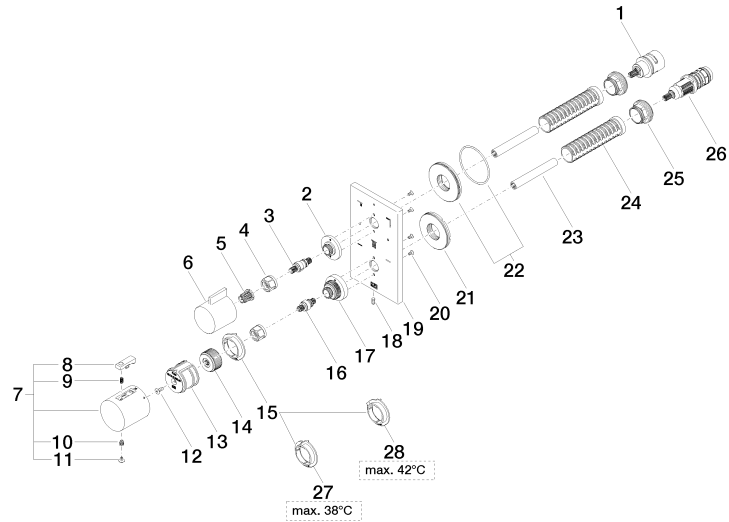

Concealed thermostat with three function volume control - Brushed Durabross (23kt Gold) SERIES SPECIFIC

36 427 670 Product version from 3/13/2017 to 9/26/2018

Parts for other finishes can be found here: [Chrome](#)

Concealed thermostat with three function volume control - Brushed Durabronn (23kt Gold) SERIES SPECIFIC

36 427 670 Product version from 3/13/2017 to 9/26/2018

Spare parts list

No.	Item Number	Name	Quantity used	Delivery time
19	09 11 02 322-28	Rosette for thermostat DB logo 150 x90 x 9 mm - Brushed Durabronn (23kt Gold)	1.00	40
11	90 31 20 049 00-13	Plug - black	1.00	40
10	90 30 30 136 00 90	Bolt -	1.00	14
17	09 12 12 051-28	Fixing cap mount Ø 35 x 26,5 mm - Brushed Durabronn (23kt Gold)	1.00	40
5	90 12 12 002 00 90	Fixing cap white Ø 15 x 12 mm -	1.00	14
18	09 31 11 134 90	Mounting Threaded pin with hexagon socket with point M4 x 10 mm -	1.00	14
26	90 15 02 013 00 90	Thermostat cartridge Ø 27 x 82 mm, 16-18 l/min. -	1.00	14
7	90 17 33 004 00-28	Handle for thermostat Ø 46 x 48 mm - Brushed Durabronn (23kt Gold)	1.00	-
Spare part can no longer be ordered, please order the replacement item				
90173302000-28 Handle for thermostat Ø 46 x 48 mm - Brushed Durabronn (23kt Gold)				
24	90 18 40 077 01 90	Sleeve -	2.00	14
9	90 16 02 027 00 90	Spring Ø 4,5 x 7,5 mm -	1.00	14
15	09 28 10 187 90	Temperature limitation ring Thermostat -	1.00	14
6	09 20 67 006-28	Handle for thermostat 41 x 40 x 53 mm - Brushed Durabronn (23kt Gold)	1.00	82
4	90 23 30 023 00 90	Cap nut -	2.00	14
21	09 30 01 296 90	Shaft M24x1 Ø52 external -	1.00	14
23	90 23 01 124 00 90	Sleeve -	2.00	14
25	09 24 04 257 90	Mounting Nut Ø 32 x 19,5 mm -	2.00	14
12	90 30 30 124 00 90	Mounting Countersunk screw with hexagon socket M4 x 10 mm -	1.00	14
1	90 90 03 170 00 90	Diverter 360° Lifetime Ø 29 x 57 mm -	1.00	14
2	09 12 12 053-28	Fixing cap mount Ø 34,5 x 15 mm - Brushed Durabronn (23kt Gold)	1.00	40
22	90 30 01 190 00 90	Connection Ø 55 x 9 mm -	1.00	14
13	90 12 12 052 00 90	Retainer -	1.00	14
3	04 29 06 111 01-00	Spindle with double toothing Ø 12,15 x 37,2 mm - Chrome	1.00	20
28	09 28 10 189 90	Temperature limitation ring Thermostat, black -	1.00	14
20	09 30 30 157 90	Mounting Countersunk screw with hexagon socket M3 x 6 mm -	4.00	14
14	09 12 12 054 90	Handle mount Ø 28,50 x 16 mm -	1.00	14
27	09 28 10 188 90	Temperature limitation ring Thermostat, 38° stop -	1.00	14
8	90 21 33 011 00-13	Repair kit for thermostat handle - black	1.00	14
16	04 29 06 024 01-00	Spindle with double toothing Ø 12,15 x 30 mm - Chrome	1.00	20