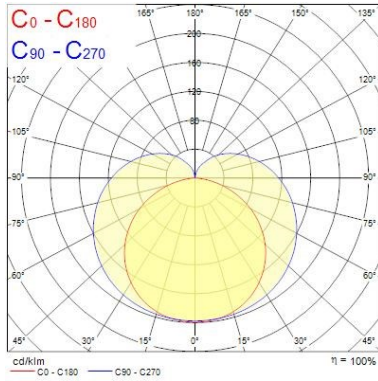

Optical data

Fixture luminous flux (lm)	1150
----------------------------	------

SYLPIPE LED PIPE L1200 WW 0051364

Luminaire efficacy (lm/W)	100
Colour temperature (K)	3000
Light colour	Warm White
CRI (Ra)	80
Photobiological Risk Group	RG0

Safety data

Optimal operating condition (°C)	-20-40
----------------------------------	--------

SYLPIPE LED PIPE L1200 WW 0051364

PHOTOMETRY

TECHNICAL DRAWINGS