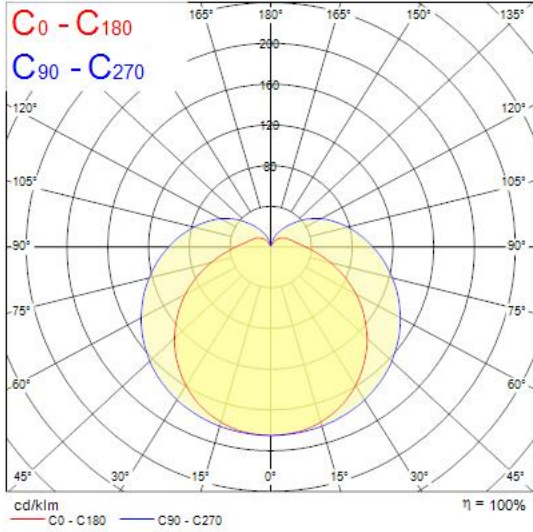

Photometry