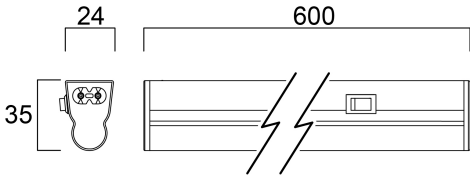

Data table

GENERAL DATA

Product name

LED PIPE L300 WW