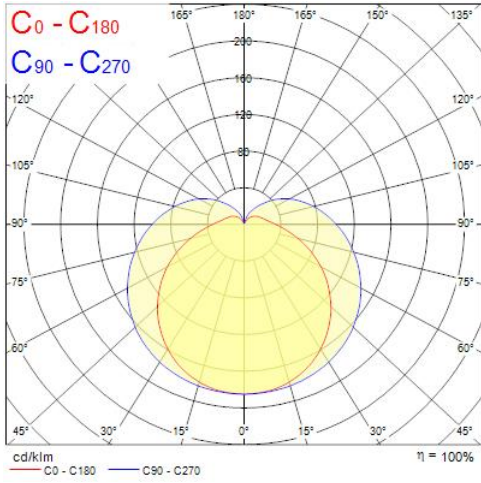

### Features

- LED T5 replacement batten, seamless linking (up to 10M), ideal for direct lighting such as under cabinet or in kitchens, 120 degree beam angle, includes switch, includes 0.30m stripped cable, white polycarbonate body, includes standard and tilting brackets

### Product Overview

Product name	LED PIPE L300 WW
Technology	LED
Cap/Base	N/A
Housing	PC Polycarbonate
E-number FI	4278203
Fixture luminous flux (lm)	350
Luminaire efficacy (lm/W)	100
Colour temperature (K)	3000
Light colour	Warm White
CRI (Ra)	80
Photobiological Risk Group	RG0
Total power consumption (W)	3.5
Electrical protection	Class II
Control gear type	LED driver constant current
Housing colour	White
IP rating	IP20
IK rating	IK03
Product EAN number	5410288513614
Warranty	3 years

### Photometry