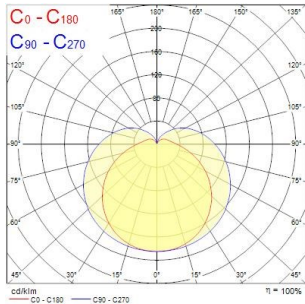

SYLPIPE LED PIPE L300 WW 0051361

PRODUCT OVERVIEW

Product name	LED PIPE L300 WW
Technology	LED
Cap/Base	N/A
Housing	PC Polycarbonate
E-number FI	4278203
Warranty	3 years
Fixture luminous flux (lm)	350
Luminaire efficacy (lm/W)	100
Colour temperature (K)	3000
Light colour	Warm White
CRI (Ra)	80
Photobiological Risk Group	RG0
Total power consumption (W)	3.5
Electrical protection	Class II
Control gear type	LED driver constant current
Housing colour	White
IP rating	IP20
IK rating	IK03
Product EAN number	5410288513614

PHOTOMETRY

SYLPIPE
LED PIPE L300 WW
0051361

TECHNICAL DRAWINGS