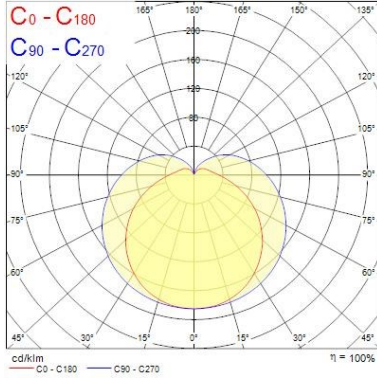

SYLPIPE LED PIPE L300 WW 0051361

Optical data

Fixture luminous flux (lm)	350
Luminaire efficacy (lm/W)	100
Colour temperature (K)	3000
Light colour	Warm White
CRI (Ra)	80
Photobiological Risk Group	RG0

Electrical data

Safety data

Optimal operating condition (°C)	-20-40
----------------------------------	--------

SYLPIPE LED PIPE L300 WW 0051361

PHOTOMETRY

TECHNICAL DRAWINGS