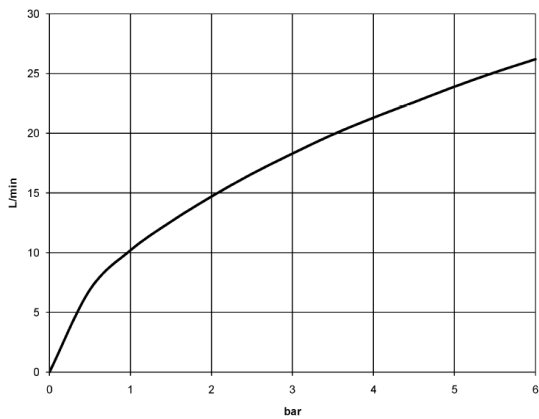

Flow rate chart

Codes & Standards

DIN 4109

EN 1111

ISO 3822

Scottish Water
Byelaws

UK Water Supply
Regulations

Ü-Zeichen

VA-Zeichen