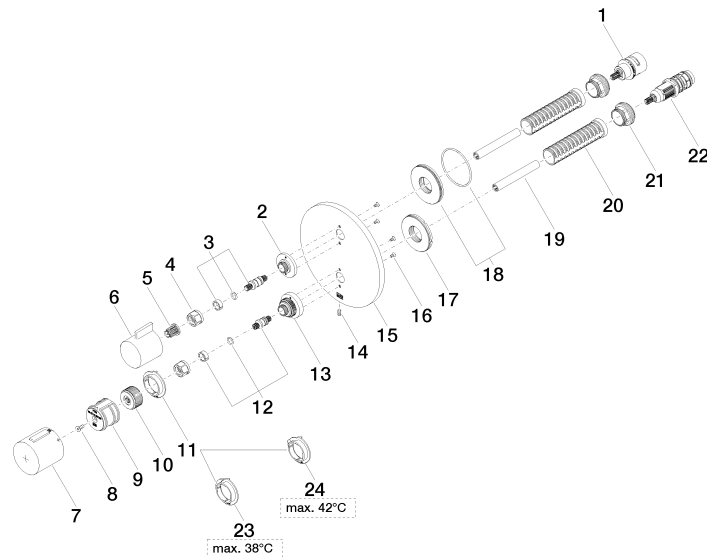

36 425 970 Product version up to 8/24/2020