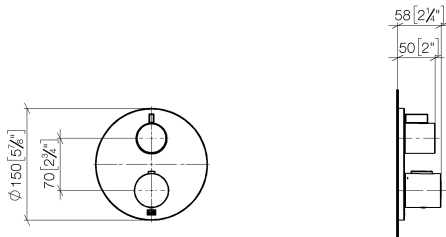

Required miscellaneous

xGRID Installation track 555 mm - 12 360 970 90

Recommended miscellaneous

xGRID Attachment set for integrating in the dry wall construction - 12 340 970 90

36 425 970 Product version up to 8/24/2020
mm [inches]