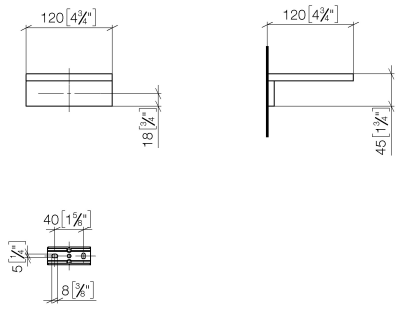

**Soap dish , wall model - Brushed Durabronz (23kt Gold)**

**SERIES SPECIFIC**

83 410 780 Product version from 4/1/2025

- width 120mm
- height 45 mm
- 120mm projection

	Brushed Durabronz (23kt Gold)	83 410 780-28
	Chrome	83 410 780-00
	Brushed Platinum	83 410 780-06
	Platinum	83 410 780-08
	Dark Chrome	83 410 780-19
	Brushed Light Gold (PVD)	83 410 780-27
	Brushed Gold (PVD)	83 410 780-37
	Brushed Dark Brass (PVD)	83 410 780-39
	Brushed Bronze (PVD)	83 410 780-42
	Brushed Dark Bronze (PVD)	83 410 780-43
	Brushed Champagne (22kt Gold)	83 410 780-46
	Champagne (22kt Gold)	83 410 780-47
	Brushed Dark Platinum	83 410 780-99

83 410 780 Product version from 4/1/2025

mm [inches]

83 410 780 Product version from 4/1/2025

Parts for other finishes can be found here: Chrome

Spare parts list

No.	Item Number	Name	Quantity used	Delivery time
6	05 17 20 718 00 90	Attachment set 30 x 70 x 5 mm -	1.00	14
5	09 30 30 069 90	Mounting Cylinder head screw with hexagon socket Low profile M4 x 16 mm -	2.00	14
3	90 31 11 112 00 90	Mounting Threaded pin M5 x 6 mm -	1.00	14
4	90 30 11 029 00 90	Connection Spring lock washer Ø 4 -	2.00	14
2	08 17 78 507-28	Holder for soap dish 120 x 35 x 10 mm - Brushed Durabron (23kt Gold)	1.00	40
1	08 17 78 601-28	Soap dish 120 x 120 x 10 mm - Brushed Durabron (23kt Gold)	1.00	40