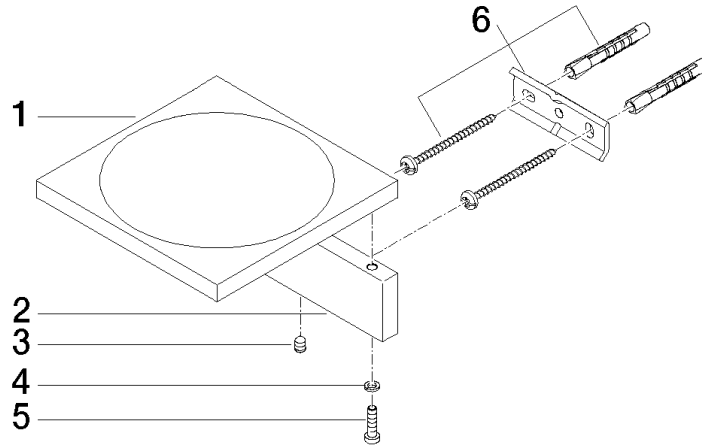

**Soap dish , wall model - Brushed Durabronz (23kt Gold)**

**SERIES SPECIFIC**

83 410 780 Product version from 4/1/2025

- width 120mm
- height 45 mm
- 120mm projection

	Brushed Durabronz (23kt Gold)	83 410 780-28
	Chrome	83 410 780-00
	Brushed Platinum	83 410 780-06
	Platinum	83 410 780-08
	Dark Chrome	83 410 780-19
	Brushed Light Gold (PVD)	83 410 780-27
	Brushed Gold (PVD)	83 410 780-37
	Brushed Dark Brass (PVD)	83 410 780-39
	Brushed Bronze (PVD)	83 410 780-42
	Brushed Dark Bronze (PVD)	83 410 780-43
	Brushed Champagne (22kt Gold)	83 410 780-46
	Champagne (22kt Gold)	83 410 780-47
	Brushed Dark Platinum	83 410 780-99

83 410 780 Product version from 4/1/2025

mm [inches]

83 410 780 Product version from 4/1/2025

Parts for other finishes can be found here: Chrome

Spare parts list

No.	Item Number	Name	Quantity used	Delivery time
6	05 17 20 718 00 90	Attachment set 30 x 70 x 5 mm -	1.00	14
5	09 30 30 069 90	Mounting Cylinder head screw with hexagon socket Low profile M4 x 16 mm -	2.00	14
3	90 31 11 112 00 90	Mounting Threaded pin M5 x 6 mm -	1.00	14
4	90 30 11 029 00 90	Connection Spring lock washer Ø 4 -	2.00	14
2	08 17 78 507-28	Holder for soap dish 120 x 35 x 10 mm - Brushed Durabron (23kt Gold)	1.00	40
1	08 17 78 601-28	Soap dish 120 x 120 x 10 mm - Brushed Durabron (23kt Gold)	1.00	40