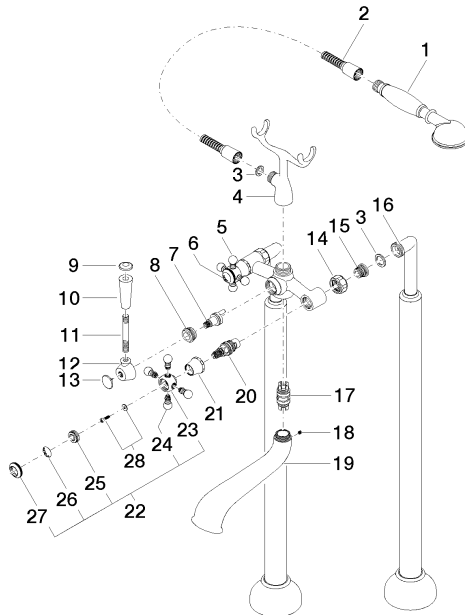

MADISON Two-hole bath mixer for free-standing assembly with hand shower set - Brushed Platinum

MADISON

25 943 360 Product version from 4/1/2025

Spare parts list

No.	Item Number	Name	Quantity used	Delivery time
15	04 29 05 014 00 90	Connection M18 x 1,5 -	2.00	14
18	90 31 11 030 00 90	Mounting Threaded pin with hexagon socket with cup point M5 x 5 mm -	1.00	14
8	09 23 10 007 90	Mounting Nut M24 x 1,5 mm -	1.00	14
27	09 20 36 005-06	Handle Ø 28 x 7 mm - Brushed Platinum	2.00	26
14	09 23 30 010-06	Mounting Sleeve nut 3/4" - Brushed Platinum	2.00	-
Spare part can no longer be ordered, please order the replacement item				
2	28 104 970-06	Metal shower hose 1/2" x 1/2" x 1250 mm - Brushed Platinum	1.00	14
19	13 592 380-06	MADISON Bath spout Madison 185 mm - Brushed Platinum	1.00	-
Spare part can no longer be ordered, please order the replacement item				
7	90 15 01 001 00 90	Diverter -	1.00	14
5	04 20 36 002 07-06	Handle Hot - Brushed Platinum	1.00	26
23	09 20 36 002-06	Handle Ø 29,5 x 30 mm - Brushed Platinum	2.00	26
4	04 17 20 010 00-06	Holder 160 x 180 x 55 mm - Brushed Platinum	1.00	-
Spare part can no longer be ordered, please order the replacement item				
9	09 30 30 062-06	Cover Ø 24 x 8 mm - Brushed Platinum	1.00	26
11	09 28 22 013 90	Mounting Ø 10 x 75 mm -	1.00	14
17	90 21 10 010 00 90	Diverter -	1.00	14
10	11 170 370-06	MADISON Lever insert - Brushed Platinum	1.00	26
21	09 21 02 055-06	Cover 24 x 29 x 30 mm - Brushed Platinum	2.00	26
20	90 90 03 131 00 90	Head part clockwise closing 1/2" -	2.00	14
13	09 30 30 064-06	Cover Ø 25,5 x 15 mm - Brushed Platinum	1.00	26
12	09 18 20 011-06	Adapter 43 x 21 x 36 mm - Brushed Platinum	1.00	-
Spare part can no longer be ordered, please order the replacement item				
26	09 26 01 010 90	Cover Porcelain insert plate COLD -	1.00	14
24	09 20 36 004-06	Handle 15 x 15 x 28 mm - Brushed Platinum	8.00	26
28	04 30 30 029 00 90	Mounting theft-proof -	2.00	14
25	09 20 83 006 90	Handle Ø 21 x 7,5 mm -	2.00	14
22	04 20 36 002 06-06	Handle Madison Cold - Brushed Platinum	1.00	26
16	12 943 360-06	Connection - Brushed Platinum	1.00	-
Spare part can no longer be ordered, please order the replacement item				
3	90 14 20 002 00 90	Washer 18,5 x 12,0 x 2,0 mm -	1.00	14
6	09 26 01 011 90	Cover Porcelain insert plate HOT -	1.00	14
1	28 002 970-06	MADISON Metal hand shower with porcelain insert (white) - Brushed Platinum	1.00	26