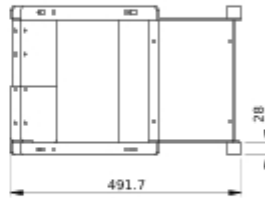

Verpakkingseenheid

Unit Type of Package 1	PCE
Number of Units in Package 1	1
Package 1 Height	16,500 cm
Package 1 Width	53,500 cm
Package 1 Length	82,000 cm
Package 1 Weight	18,190 kg
Unit Type of Package 2	P12
Number of Units in Package 2	4
Package 2 Height	47,000 cm
Package 2 Width	80,000 cm

Technical Illustration

Dimensions

- All dimensions are approximate and are in
- Also see technical documentation.