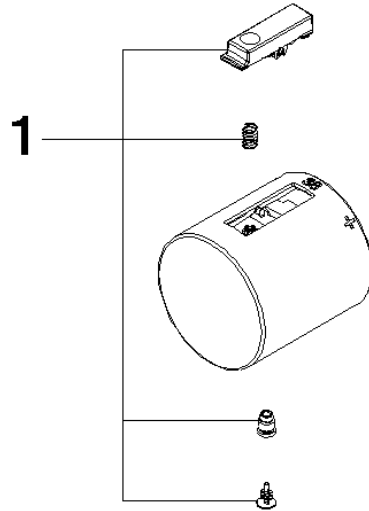

90 17 33 020 00 Product version from 4/1/2025

Parts for other finishes can be found here: [Chrome](#)

Spare parts list

No.	Item Number	Name	Quantity used	Delivery time
1	90 21 33 011 00-13	Repair kit for thermostat handle - black	1.00	14