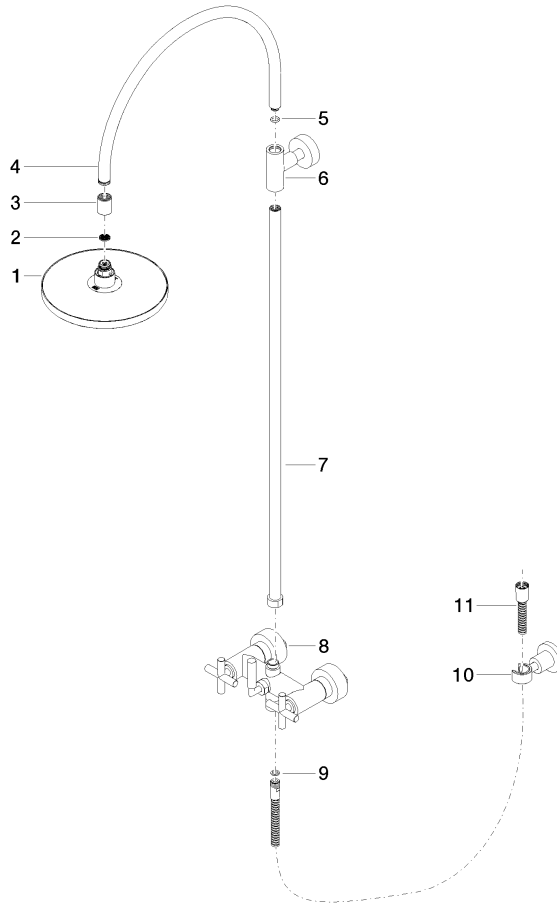

Control element:

- rotary diverter for fixed-riser shower/hand shower
- slide-on rosettes Ø 57 mm
- 1500 mm metal shower hose

Technical data:

- shower with fixed riser projection 420mm
- height of fittings up to rain shower (bottom edge) 1007mm
- height of fittings up to top edge of elbow 1167mm
- rosette for wall mounting Ø 57mm
- rosette for shower mixer Ø 65mm
- rosette for shower holder Ø 55mm
- Pipe diameter 20 mm
- gauge 150 mm - 13 mm
- 1/2" connection

Scottish Water
Byelaws

UK Water Supply
Regulations

Ü-Zeichen

TARA Showerpipe with shower mixer without hand shower FlowReduce 220
mm - Platinum

TARA

26 632 892 Product version from 4/1/2024

Certificates and sustainability

Belgaqua_21-023-2 WRAS_2204

LGA_38

EPD-DOR-20230287 Belgaqua_25-345-2
-IBA1-EN
Environmental.prod
uct-declarat

TARA Showerpipe with shower mixer without hand shower FlowReduce 220 mm - Platinum

TARA

26 632 892 Product version from 4/1/2024

Parts for other finishes can be found here: [Chrome](#)

Spare parts list

No.	Item Number	Name	Quantity used	Delivery time
1	90 12 05 092 20-08	Rainshower round Ø 220 mm - Platinum	1.00	54
6	90 17 11 037 00-08	Mounting for spray deck mounting T-piece - Platinum	1.00	-
Spare part can no longer be ordered, please order the replacement item				
9	90 14 20 026 00 90	Washer 14 x 8 x 2 mm Centellen WS 3820 -	1.00	14
5	90 14 10 011 00 90	O-Ring EPDM 70 11,0 x 2,5 mm -	1.00	14
11	28 304 970-08	Metal shower hose 1/2" x 3/8" x 1500 mm - Platinum	1.00	54
10	28 050 892-08	TARA Wall bracket - Platinum	1.00	54
8	04 17 10 020 01-08	Connection for bath wall-mounting 200 x 215 x 140 mm - Platinum	1.00	54
2	09 23 01 039 90	Sieve seal Ø 19 x 5,5 mm -	1.00	14
7	90 28 22 096 00-08	Pipe 830 mm - Platinum	1.00	-
Spare part can no longer be ordered, please order the replacement item				
3	09 24 03 177 20-08	Connection Adapter for rain shower Ø 25 x 30 mm - Platinum	1.00	54
4	04 28 22 097 20-08	Spout 297 x 447 x 29 mm - Platinum	1.00	54