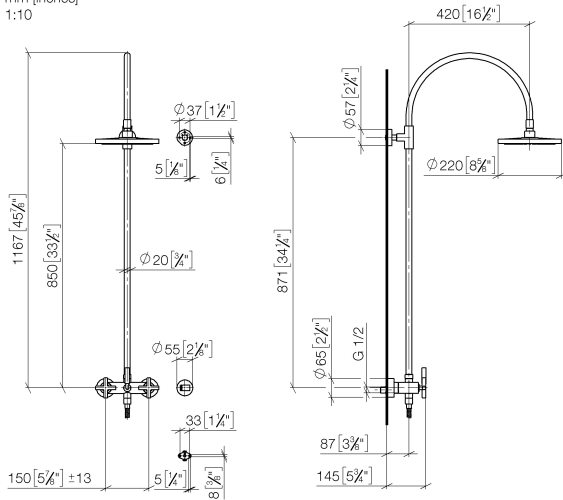

Control element:

- rotary diverter for fixed-riser shower/hand shower
- slide-on rosettes Ø 57 mm
- 1500 mm metal shower hose

Technical data:

- shower with fixed riser projection 420mm
- height of fittings up to rain shower (bottom edge) 1007mm
- height of fittings up to top edge of elbow 1167mm
- rosette for wall mounting Ø 57mm
- rosette for shower mixer Ø 65mm
- rosette for shower holder Ø 55mm
- Pipe diameter 20 mm
- gauge 150 mm - 13 mm
- 1/2" connection

Required miscellaneous

	Hand shower - Platinum	28 015 979-08
---	-------------------------------	---------------

Required miscellaneous

	Hand shower FlowReduce 130 mm - Platinum	28 016 979-08 0010
---	---	-----------------------

TARA Showerpipe with shower mixer without hand shower FlowReduce 220 mm - Platinum

TARA

26 632 892 Product version from 4/1/2024
mm [inches]
1:10

Flow rate chart

Codes & Standards

DIN 4109

EN 1717

ISO 3822

Scottish Water
Byelaws

UK Water Supply
Regulations

Ü-Zeichen

TARA Showerpipe with shower mixer without hand shower FlowReduce 220
mm - Platinum

TARA

26 632 892 Product version from 4/1/2024

Certificates and sustainability