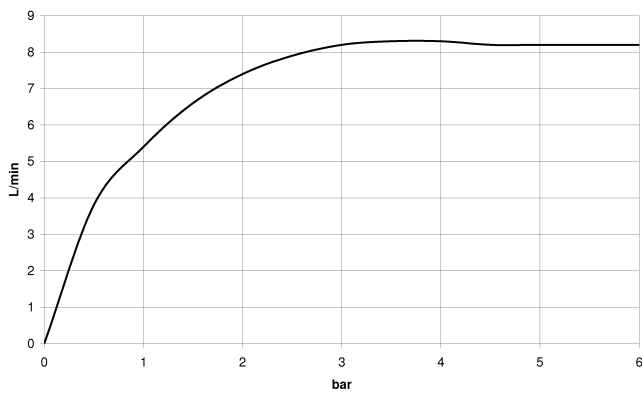

TARA Showerpipe with shower mixer without hand shower FlowReduce 220 mm - Platinum

TARA

26 632 892 Product version from 4/1/2024
mm [inches]
1:10

Flow rate chart

Codes & Standards

DIN 4109

EN 1717

ISO 3822