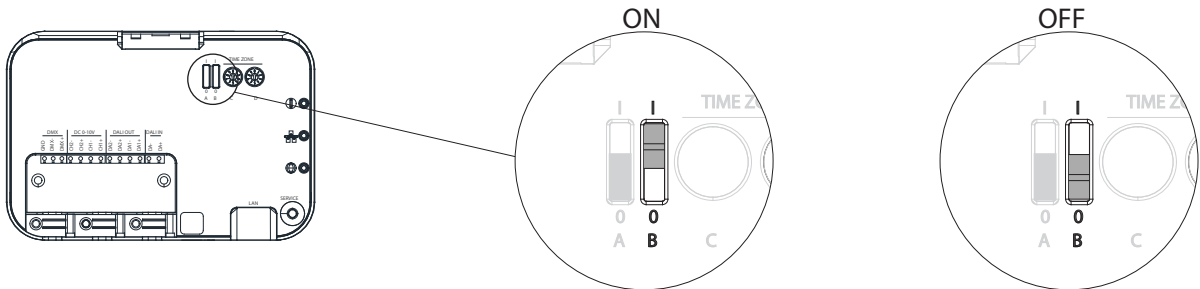

3

Set DIP switch for power supply of DALI_IN

for D4i compatible sensors

for DALI control systems

4

Set the rotary switches for the time zone according the Time zone table