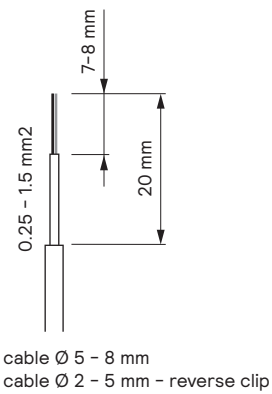

NatureConnect

by @signify

NatureConnect link

	Power	Current	Dimensions LxWxH	
NatureConnect link	24.7 W	0.6 A	162x110x37 mm	0.5 kg

Open the cover

2

Wiring

Interface	Description	Max output
DMX	NC DMX luminaires	30 mA 5 Vdc
DC 0-10V	not used	150 uA 10 V
DALI_OUT DA2	TW luminaires	250 mA 20.5 V
DALI_OUT DA1	NC DALI luminaires	250 mA 20.5 V
DALI_IN	control system	60 mA 20.5 V