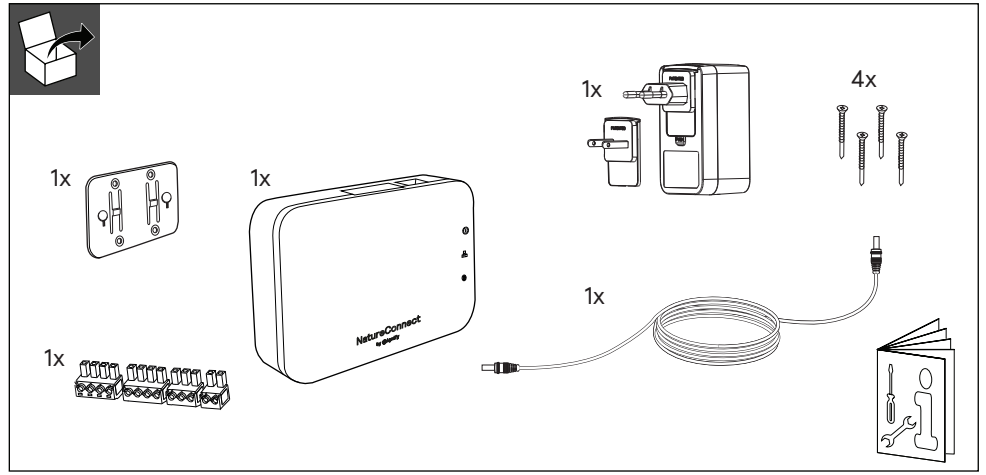

NatureConnect

by @signify

NatureConnect link

	Power	Current	Dimensions LxWxH	
NatureConnect link	24.7 W	0.6 A	162x110x37 mm	0.5 kg

Open the cover

2

Wiring

Interface	Description	Max output
DMX	NC DMX luminaires	30 mA 5 Vdc
DC 0-10V	not used	150 uA 10 V
DALI_OUT DA2	TW luminaires	250 mA 20.5 V
DALI_OUT DA1	NC DALI luminaires	250 mA 20.5 V
DALI_IN	control system	60 mA 20.5 V