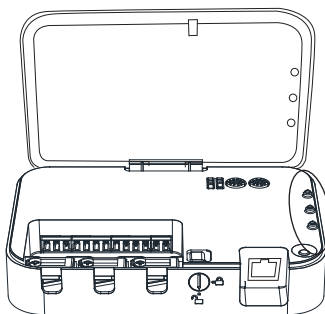

Connect to power

6

Test the connection with the luminaires by pressing the service button

① Press the "service" button to start the test

② Check luminaires

③ Press the "service" button to finish the test

7

Time configuration