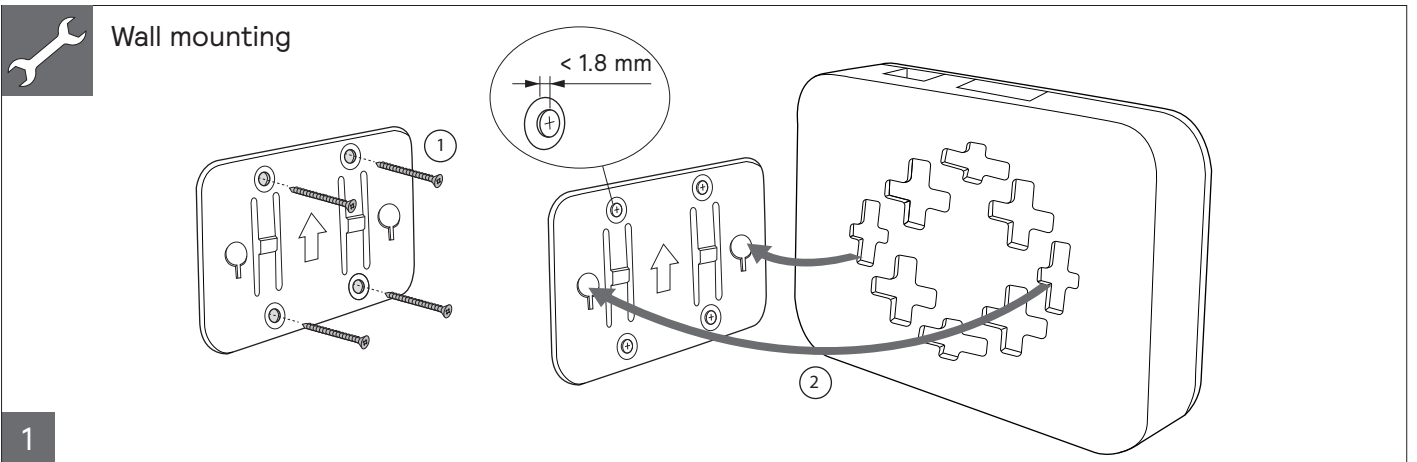

NatureConnect

by @signify

NatureConnect link

	Power	Current	Dimensions LxWxH	
NatureConnect link	24.7 W	0.6 A	162x110x37 mm	0.5 kg

Open the cover

2

Wiring

Interface	Description	Max output
DMX	NC DMX luminaires	30 mA 5 Vdc
DC 0-10V	not used	150 uA 10 V
DALI_OUT DA2	TW luminaires	250 mA 20.5 V
DALI_OUT DA1	NC DALI luminaires	250 mA 20.5 V
DALI_IN	control system	60 mA 20.5 V