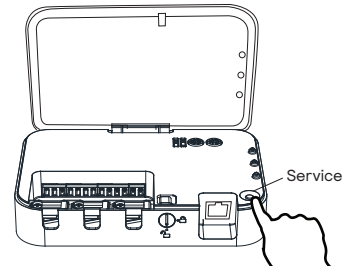

Connect to power

6

Test the connection with the luminaires by pressing the service button

① Press the "service" button to start the test

② Check luminaires

③ Press the "service" button to finish the test

7

Time configuration