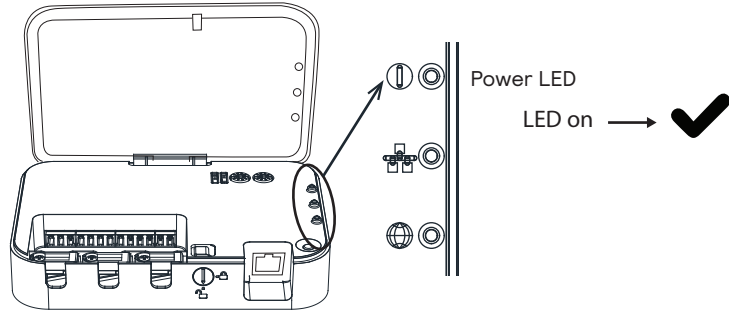

NatureConnect

by @signify

NatureConnect link

	Power	Current	Dimensions LxWxH	
NatureConnect link	24.7 W	0.6 A	162x110x37 mm	0.5 kg

Open the cover

2

Wiring

Interface	Description	Max output
DMX	NC DMX luminaires	30 mA 5 Vdc
DC 0-10V	not used	150 uA 10 V
DALI_OUT DA2	TW luminaires	250 mA 20.5 V
DALI_OUT DA1	NC DALI luminaires	250 mA 20.5 V
DALI_IN	control system	60 mA 20.5 V

3

Set DIP switch for power supply of DALI_IN

for D4i compatible sensors

for DALI control systems

4

Set the rotary switches for the time zone according the Time zone table

Example: setting the time zone for Prague

Connect to power

6

Test the connection with the luminaires by pressing the service button

① Press the "service" button to start the test

② Check luminaires

③ Press the "service" button to finish the test

7

Time configuration