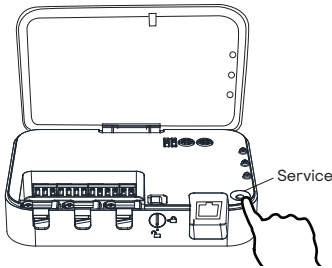

Connect to power

6

Test the connection with the luminaires by pressing the service button

① Press the "service" button to start the test

② Check luminaires

③ Press the "service" button to finish the test

7

Time configuration