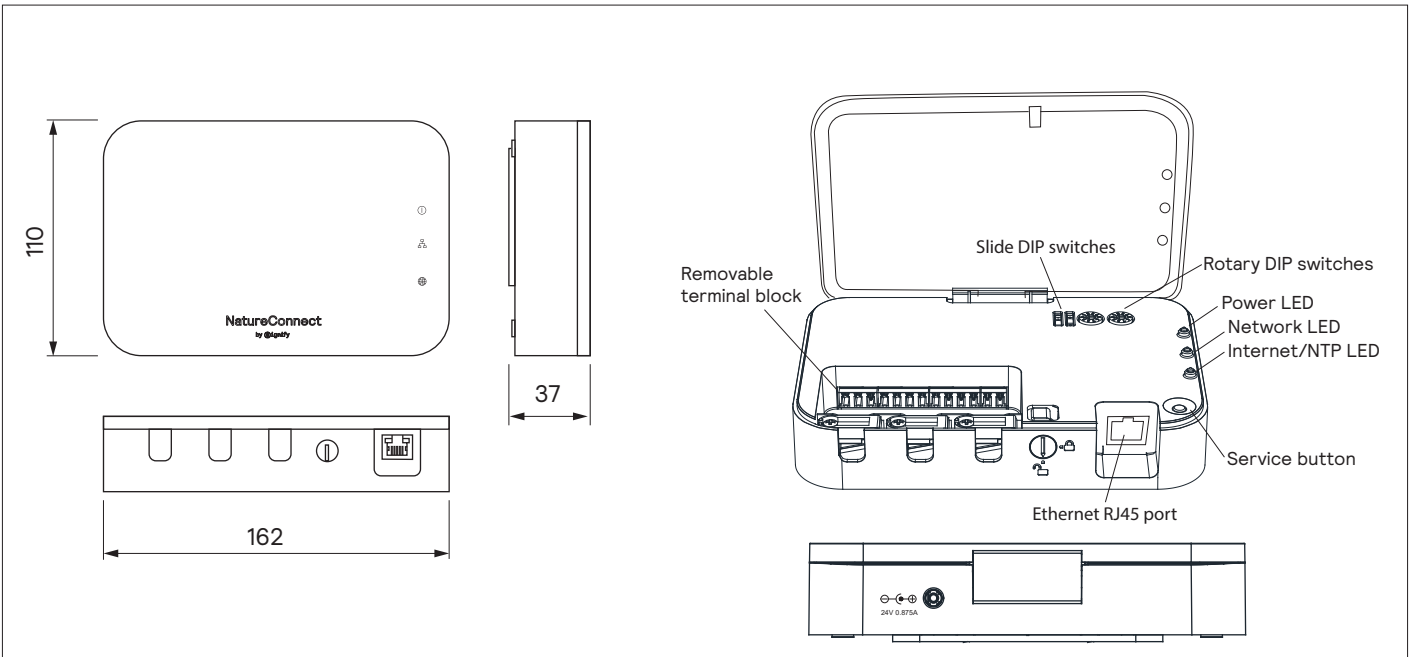

NatureConnect

by @signify

NatureConnect link

	Power	Current	Dimensions LxWxH	
NatureConnect link	24.7 W	0.6 A	162x110x37 mm	0.5 kg

Open the cover

2

Wiring

Interface	Description	Max output
DMX	NC DMX luminaires	30 mA 5 Vdc
DC 0-10V	not used	150 uA 10 V
DALI_OUT DA2	TW luminaires	250 mA 20.5 V
DALI_OUT DA1	NC DALI luminaires	250 mA 20.5 V
DALI_IN	control system	60 mA 20.5 V

3

Set DIP switch for power supply of DALI_IN

for D4i compatible sensors

for DALI control systems

4

Set the rotary switches for the time zone according the Time zone table

Example: setting the time zone for Prague