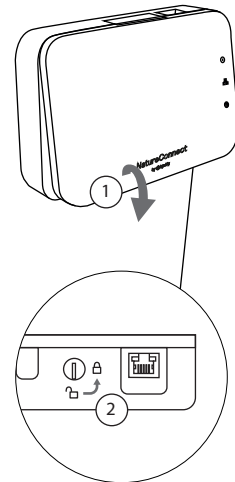

Connect to power

6

Test the connection with the luminaires by pressing the service button

① Press the "service" button to start the test

② Check luminaires

③ Press the "service" button to finish the test

7

Time configuration

LED on → time acquired from NTP server

LED off
LED blinking → download NatureConnect link configuration app to configure the time
www.signify.com/natureconnect

8

Close the cover

9

Additional notes

- For reset to factory default settings: long press (10 seconds) on Service button
- Recommended to use a firewall.