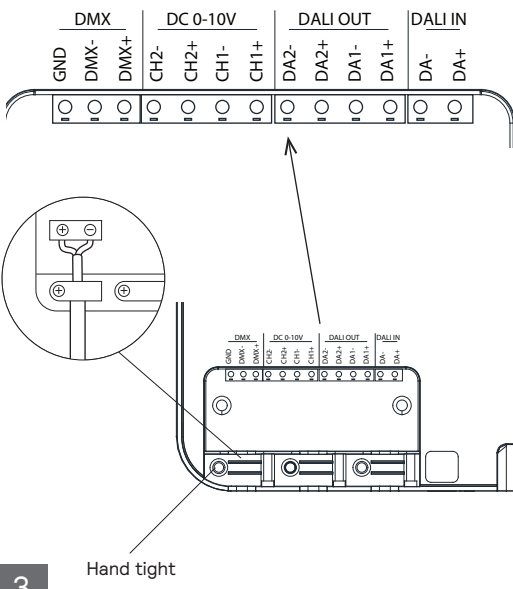

NatureConnect

by @signify

NatureConnect link

	Power	Current	Dimensions LxWxH	
NatureConnect link	24.7 W	0.6 A	162x110x37 mm	0.5 kg

Open the cover

2

Wiring

Interface	Description	Max output
DMX	NC DMX luminaires	30 mA 5 Vdc
DC 0-10V	not used	150 uA 10 V
DALI_OUT DA2	TW luminaires	250 mA 20.5 V
DALI_OUT DA1	NC DALI luminaires	250 mA 20.5 V
DALI_IN	control system	60 mA 20.5 V

3

Set DIP switch for power supply of DALI_IN

for D4i compatible sensors

for DALI control systems

4

Set the rotary switches for the time zone according the Time zone table

Example: setting the time zone for Prague