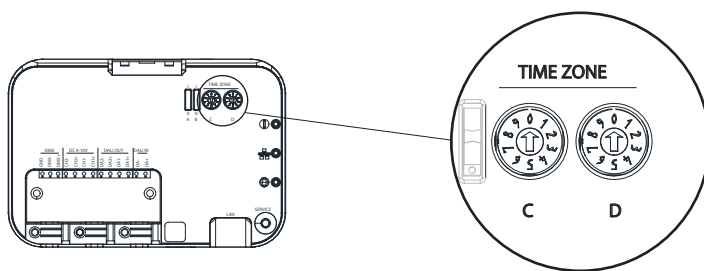

NatureConnect

by @signify

NatureConnect link

	Power	Current	Dimensions LxWxH	
NatureConnect link	24.7 W	0.6 A	162x110x37 mm	0.5 kg

Open the cover

2

Wiring

Interface	Description	Max output
DMX	NC DMX luminaires	30 mA 5 Vdc
DC 0-10V	not used	150 uA 10 V
DALI_OUT DA2	TW luminaires	250 mA 20.5 V
DALI_OUT DA1	NC DALI luminaires	250 mA 20.5 V
DALI_IN	control system	60 mA 20.5 V

3

Set DIP switch for power supply of DALI_IN

for D4i compatible sensors

for DALI control systems

4

Set the rotary switches for the time zone according the Time zone table

Example: setting the time zone for Prague

Connect to power

6

Test the connection with the luminaires by pressing the service button

① Press the "service" button to start the test

② Check luminaires

③ Press the "service" button to finish the test

7

Time configuration