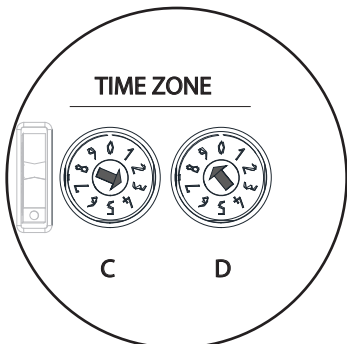

NatureConnect

by @signify

NatureConnect link

	Power	Current	Dimensions LxWxH	
NatureConnect link	24.7 W	0.6 A	162x110x37 mm	0.5 kg

Open the cover

2

Wiring

Interface	Description	Max output
DMX	NC DMX luminaires	30 mA 5 Vdc
DC 0-10V	not used	150 uA 10 V
DALI_OUT DA2	TW luminaires	250 mA 20.5 V
DALI_OUT DA1	NC DALI luminaires	250 mA 20.5 V
DALI_IN	control system	60 mA 20.5 V

3

Set DIP switch for power supply of DALI_IN

for D4i compatible sensors

for DALI control systems

4

Set the rotary switches for the time zone according the Time zone table

Example: setting the time zone for Prague