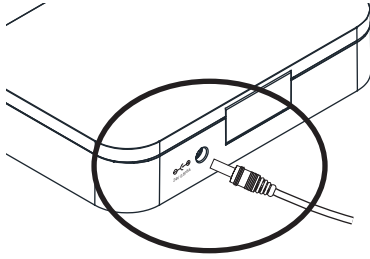

Connect to power

6