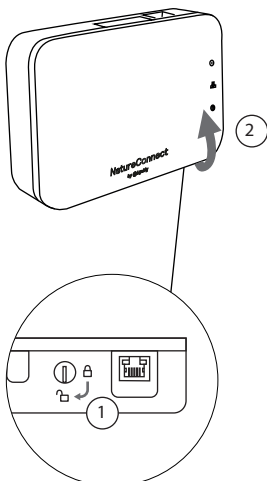

NatureConnect

by @signify

NatureConnect link

	Power	Current	Dimensions LxWxH	
NatureConnect link	24.7 W	0.6 A	162x110x37 mm	0.5 kg

Open the cover

2

Wiring

Interface	Description	Max output
DMX	NC DMX luminaires	30 mA 5 Vdc
DC 0-10V	not used	150 uA 10 V
DALI_OUT DA2	TW luminaires	250 mA 20.5 V
DALI_OUT DA1	NC DALI luminaires	250 mA 20.5 V
DALI_IN	control system	60 mA 20.5 V

3

Set DIP switch for power supply of DALI_IN

for D4i compatible sensors

for DALI control systems

4

Set the rotary switches for the time zone according the Time zone table

Example: setting the time zone for Prague