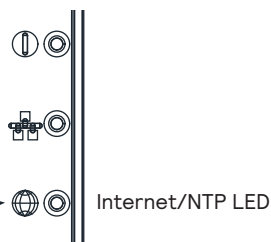

Connect to power

6

Test the connection with the luminaires by pressing the service button

① Press the "service" button to start the test

② Check luminaires

③ Press the "service" button to finish the test

7

Time configuration

LED on → time acquired from NTP server

LED off
LED blinking → download NatureConnect link configuration app to configure the time
www.signify.com/natureconnect

8

Close the cover

9

Additional notes

- For reset to factory default settings: long press (10 seconds) on Service button
- Recommended to use a firewall.

Service Tag: 12.910505103474

LED legend

LED 1 (Red) Power status:

- OFF when no power to the device
- ON when power is on

LED 2 (Blue) Network status (only after booting finished):

- OFF when no network link
- BLINKING when network link available but no IP address assigned
- ON when network link available and IP address assigned