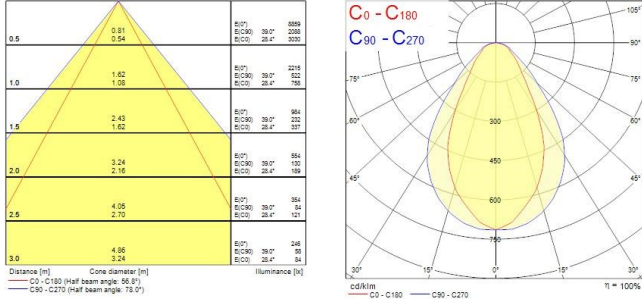

RANA Linear Surface&Suspended - MicroPrismatic Optic

RANA LINEAR S 32 4K MPO SSC01 W

0051339